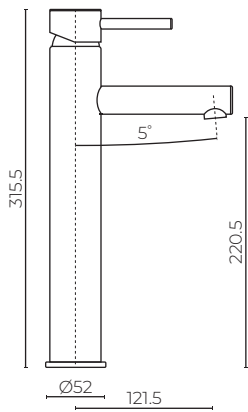

## MILAN

### Extended Basin Mixer

LEVMILEXBMMPCP | LEVMILEXBMMPBK  
LEVMILEXBMMPPBN | LEVMILEXBMMPPGM

**CONSTRUCTION:** Solid DR brass  
**PRESSURE:** Mains pressure  
**SUITABLE FOR ALL PRESSURE:** No  
**WORKING PRESSURE (KPA):** 150–1000  
**RECOMMENDED WORKING PRESSURE (KPA):** 500  
**HEIGHT (MM):** 315.5  
**WIDTH (MM):** 162  
**WATER CONSUMPTION (L/MIN):** 6  
**WELS RATING:** 5 star rated  
**WARRANTY:** 10 years on chrome, 2 years on coloured finish, 5 years on cartridge

#### SPARE PARTS

- LEVEM35BKICART / 35mm Cartridge
- LEVMILHANDLE\*\* / Handle
- LEVMILGRUBS / Grub Screw
- LEVMILEXTBFBK / Fixing kit
- LEVEMFH450 / Pair flexi hoses