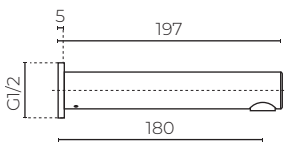

### Bath Spout

LEVMILBSCP | LEVMILBSBK  
LEVMILBSBN | LEVMILBSGM

**CONSTRUCTION:** Solid DR brass  
**PRESSURE:** All pressure  
**SUITABLE FOR ALL PRESSURE:** Yes  
**WORKING PRESSURE (KPA):** 150-1000  
**RECOMMENDED WORKING PRESSURE (KPA):** 500  
**BASE HEIGHT DIAMETER (MM):** 48  
**LENGTH (MM):** 197  
**WARRANTY:** 10 years on chrome, 2 years on coloured finish

#### FEATURES

- Contemporary design
- 90° angle spout
- 15mm Female thread connection
- Chrome, Black (powdercoat), Brushed Nickel (PVD), Gunmetal (PVD)