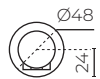

### Bath Spout

LEVMILBSCP | LEVMILBSBK  
LEVMILBSBN | LEVMILBSGM

**CONSTRUCTION:** Solid DR brass  
**PRESSURE:** All pressure  
**SUITABLE FOR ALL PRESSURE:** Yes  
**WORKING PRESSURE (KPA):** 150-1000  
**RECOMMENDED WORKING PRESSURE (KPA):** 500  
**BASE HEIGHT DIAMETER (MM):** 48  
**LENGTH (MM):** 197  
**WARRANTY:** 10 years on chrome, 2 years on coloured finish

#### FEATURES

- Contemporary design
- 90° angle spout
- 15mm Female thread connection
- Chrome, Black (powdercoat), Brushed Nickel (PVD), Gunmetal (PVD)