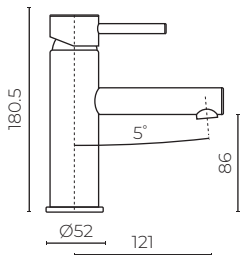

MILAN

Basin Mixer

LEVMILBMMPCP | LEVMILBMMPBK

CONSTRUCTION: Solid DR brass
PRESSURE: Mains pressure
SUITABLE FOR ALL PRESSURE: No
WORKING PRESSURE (KPA): 150-1000
RECOMMENDED WORKING PRESSURE (KPA): 500
HEIGHT (MM): 180.5
WIDTH (MM): 162
WATER CONSUMPTION (L/MIN): 6
WELS RATING: 5 star rated
WARRANTY: 10 years on chrome, 2 years on coloured finish, 5 years on cartridge

FEATURES

- Contemporary design
- Ceramic cartridge technology
- Pin lever handle

SPARE PARTS

- LEVEM35BKICART / 35mm Cartridge
- LEVMILHANDLE** / Handle
- LEVMILGRUBS / Grub screw
- LEVMILBFIXFIT / Fixing kit
- LEVEMFH350 / Pair flexi hoses