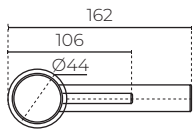

MILAN

Basin Mixer

LEVMILBMMPCP | LEVMILBMMPBK

CONSTRUCTION: Solid DR brass
PRESSURE: Mains pressure
SUITABLE FOR ALL PRESSURE: No
WORKING PRESSURE (KPA): 150-1000
RECOMMENDED WORKING PRESSURE (KPA): 500
HEIGHT (MM): 180.5
WIDTH (MM): 162
WATER CONSUMPTION (L/MIN): 6
WELS RATING: 5 star rated
WARRANTY: 10 years on chrome, 2 years on coloured finish, 5 years on cartridge

FEATURES

- Contemporary design
- Ceramic cartridge technology
- Pin lever handle

SPARE PARTS

- LEVEM35BKICART / 35mm Cartridge
- LEVMILHANDLE** / Handle
- LEVMILGRUBS / Grub screw
- LEVMILBFIXFIT / Fixing kit
- LEVEMFH350 / Pair flexi hoses