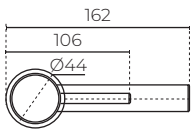

MILAN

Basin Mixer

LEVMILBMMPCP | LEVMILBMMPBK
LEVMILBMMPBN | LEVMILBMMPGM

CONSTRUCTION: Solid DR brass

PRESSURE: Mains pressure

SUITABLE FOR ALL PRESSURE: No

WORKING PRESSURE (KPA): 150–1000

RECOMMENDED WORKING PRESSURE (KPA): 500

HEIGHT (MM): 180.5

WIDTH (MM): 162

WATER CONSUMPTION (L/MIN): 6

WELS RATING: 5 star rated

WARRANTY: 10 years on chrome, 2 years on coloured finish, 5 years on cartridge

FEATURES

- Contemporary design
- Ceramic cartridge technology
- Pin lever handle
- Chrome, Black (powdercoat), Brushed Nickel (PVD), Gunmetal (PVD)

SPARE PARTS

- LEVEM35BKICART / 35mm Cartridge
- LEVMILHANDLE** / Handle
- LEVMILGRUBS / Grub screw
- LEVMILBFIXFIT / Fixing kit
- LEVEMFH350 / Pair flexi hoses

FINISHES AVAILABLE:

Black Code: BK Chrome Code: CP Brushed Nickel Code: BN Gunmetal Code: GM