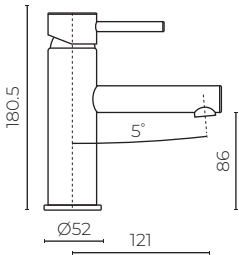

MILAN

Basin Mixer

LEVMILBMMPCP | LEVMILBMMPBK
LEVMILBMMPBN | LEVMILBMMPGM

CONSTRUCTION: Solid DR brass

PRESSURE: Mains pressure

SUITABLE FOR ALL PRESSURE: No

WORKING PRESSURE (KPA): 150–1000

RECOMMENDED WORKING PRESSURE (KPA): 500

HEIGHT (MM): 180.5

WIDTH (MM): 162

WATER CONSUMPTION (L/MIN): 6

WELS RATING: 5 star rated

WARRANTY: 10 years on chrome, 2 years on coloured finish, 5 years on cartridge

FEATURES

- Contemporary design
- Ceramic cartridge technology
- Pin lever handle
- Chrome, Black (powdercoat), Brushed Nickel (PVD), Gunmetal (PVD)

SPARE PARTS

- LEVEM35BKICART / 35mm Cartridge
- LEVMILHANDLE** / Handle
- LEVMILGRUBS / Grub screw
- LEVMILBFIXFIT / Fixing kit
- LEVEMFH350 / Pair flexi hoses

FINISHES AVAILABLE:

Black Code: BK Chrome Code: CP Brushed Nickel Code: BN Gunmetal Code: GM