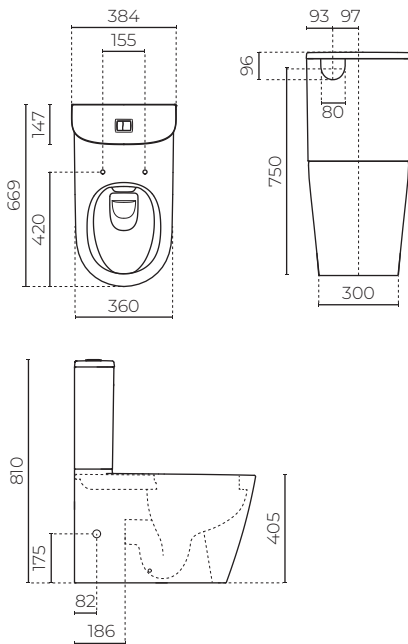

## MESSINA

### Back-to-wall Rimless Toilet Suite

LEVMEBTWR

**CONSTRUCTION:** Vitreous China

**WIDTH (MM):** 384

**DEPTH (MM):** 669

**HEIGHT (MM):** 810

**SOFT CLOSE:** Yes

**RIMLESS:** Yes

**PAN:** Back-to-wall (suitable for S & P installation)

**TRAP / SETOUT (MM):** S / 140-200 & P / 180

**WELS RATING:** 4 star rated

**WATER CONSUMPTION (L/FLUSH):** 4.5/3 (3.3L average flush)

**WARRANTY:** 10 years on toilet suite, 5 years on inlet and outlet valve, 1 year on non-residential

#### SPARE PARTS

- LEVMESCIST / Cistern
- LEVMESPANR / Pan
- LEVMESUFSEAT / Slim seat
- LEVUPC / Universal pan connector
- LEVB4910T / Flushing valve
- LEV3200 / Back entry inlet valve
- LEVB5602K / Push button set
- LEVB7051 / Cistern bolt set
- LEVB9041 / 15mm cistern plug
- LEV301826 / Gasket/Donut
- LEVMESSEATBUFF / Seat buffers