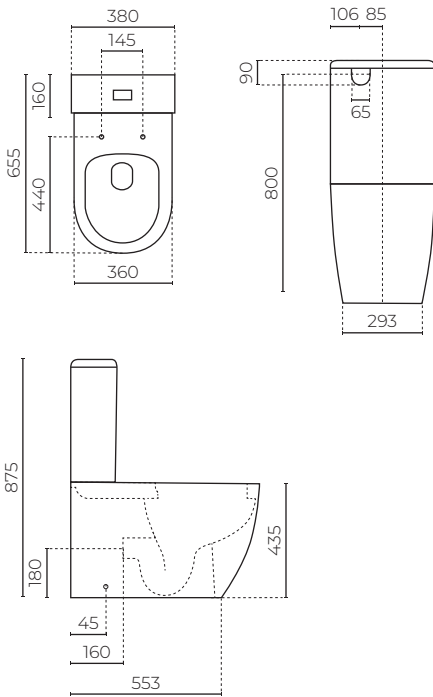

MARBELLA RIMLESS

Back-to-wall Toilet Suite

LEVMARBTWR

CONSTRUCTION: Vitreous China

WIDTH (MM): 380

DEPTH (MM): 655

HEIGHT (MM): 875

SOFT CLOSE: Yes

RIMLESS: Yes

PAN: Back-to-wall (suitable for S & P installation)

TRAP / SETOUT (MM): S / 140–200 & P / 180

WELS RATING: 4 star rated

WATER CONSUMPTION (L/FLUSH): 4.5/3L, 3.38L average flush

WARRANTY: 10 years on toilet suite, 5 years on inlet and outlet valve, 1 year on non-residential

FEATURES

- Extra height rimless pan 435mm
- Supplied set up for back entry, optional bottom entry if required*
- Quick release UF slim seat
- Universal S pan connector supplied
- WDI inlet/outlet valves

SPARE PARTS

- LEVMARCISET / Cistern
- LEVMARPANSEATR / Pan & seat
- LEVMARUFSEAT / Slim seat
- LEVMARUFSSH / Seat hinge block (slim seat)
- LEVMARPPSH / Seat hinge block (cover lid)
- LEVUPC / Pan connector
- LEVB4910T / Flushing valve
- LEV3200 / Back entry inlet valve
- LEVB5602K / Push button set
- LEVB7051 / Cistern bolt set
- LEVB9041 / 15mm cistern plug
- LEV301826 / Gasket/Donut