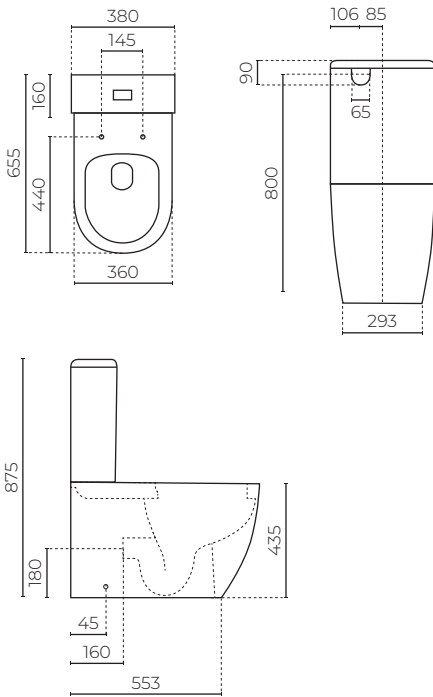

MARBELLA

Back-to-wall Toilet Suite

LEVMARBTW

CONSTRUCTION: Vitreous China

WIDTH (MM): 380

DEPTH (MM): 655

HEIGHT (MM): 875

SOFT CLOSE: Yes

RIMLESS: No

PAN: Back to Wall (suitable for S & P installation)

TRAP / SETOUT (MM): S / 140–200 & P / 180

WELS RATING: 4 star rated

WATER CONSUMPTION (L/FLUSH): 4.5/3L, 3.38L average flush

WARRANTY: 10 years on toilet suite, 5 years on inlet and outlet valve, 1 year on non-residential

FEATURES

- Extra height boxed rim pan 435mm
- Supplied set up for back entry, optional bottom entry if required*
- Quick release UF slim seat
- Universal S pan connector supplied
- WDI inlet/outlet valves

SPARE PARTS

- LEVMARCISET / Cistern
- LEVMARPANSEAT / Pan & seat
- LEVMARUFSEAT / Slim seat
- LEVMARUFSEAT / Seat hinge block (slim seat)
- LEVMARPPSH / Seat hinge block (cover lid)
- LEVUPC / Pan connector
- LEVB4910T / Flushing valve
- LEV3200 / Back entry inlet valve
- LEVB5602K / Push button set
- LEVB7051 / Cistern bolt set
- LEVB9041 / 15mm cistern plug
- LEV301826 / Gasket/Donut