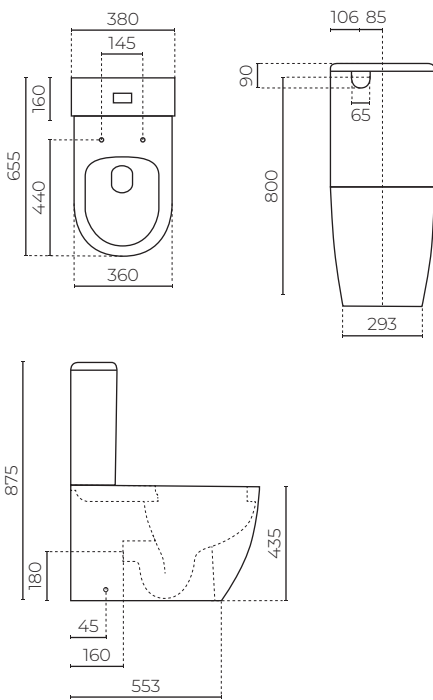

MARBELLA

Back-to-wall Toilet Suite

LEVMARBTW

CONSTRUCTION: Vitreous China

WIDTH (MM): 380

DEPTH (MM): 655

HEIGHT (MM): 875

SOFT CLOSE: Yes

RIMLESS: No

PAN: Back to Wall (suitable for S & P installation)

TRAP / SETOUT (MM): S / 140-200 & P / 180

WELS RATING: 4 star rated

WATER CONSUMPTION (L/FLUSH): 4.5/3L, 3.38L average flush

WARRANTY: 10 years on toilet suite, 5 years on inlet and outlet valve, 1 year on non-residential

FEATURES

- Extra height boxed rim pan 435mm
- Supplied set up for back entry, optional bottom entry if required*
- Quick release UF slim seat
- Universal S pan connector supplied
- WDI inlet/outlet valves

SPARE PARTS

- LEVMARCICT / Cistern
- LEVMARPAN / Pan
- LEVMARUFSEAT / Slim seat
- LEV9371015 / Seat hinge set
- LEVUPC / Pan connector
- LEVB4910T / Flushing valve
- LEV3200 / Back entry inlet valve
- LEVB5602K / Push button set
- LEVB7051 / Cistern bolt set
- LEVB9041 / 15mm cistern plug
- LEV301826 / Gasket/Donut