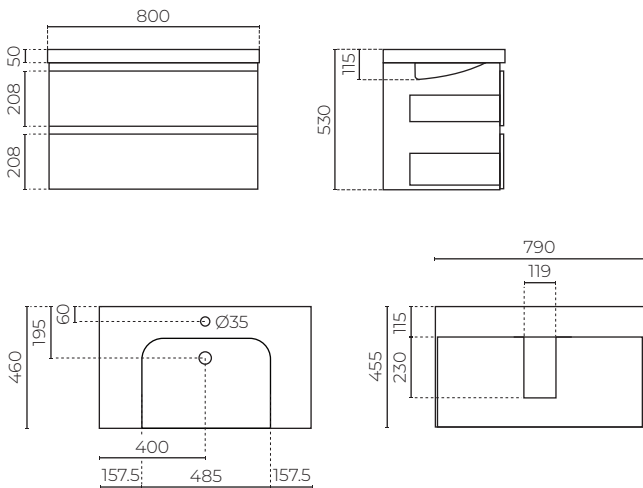

## MARBELLA WALL-HUNG VANITY

800mm

LEVMAR800WH | LEVMAR800BK

**CABINET MATERIAL:** E1 moisture resistant board  
**TOP MATERIAL:** 50mm polymarble  
**INSTALLATION:** Wall-hung  
**WIDTH (MM):** 800  
**DEPTH (MM):** 460  
**HEIGHT (MM):** 530  
**WARRANTY:** 10 years on top, 7 years on cabinet  
**OVERFLOW:** Yes  
**WASTE SIZE (MM):** 35  
**WASTE INCLUDED:** No  
**TAPHOLE:** 1

### FEATURES

- 50mm polymarble top
- Soft close drawers
- 2x full-depth drawers with waste cut-out top only
- Full extension runners on drawers
- Integrated recess for finger pull opening
- Brushed chrome recess detail

### SPARE PARTS

- LEVMAR800STWH / Top
- LEVOFRINGLMBK / Overflow ring upgrade (Black)
- LEVMARDTCRUN / Replacement Runner
- LEVMAR800DRP\*\* / Replacement Drawer Panel