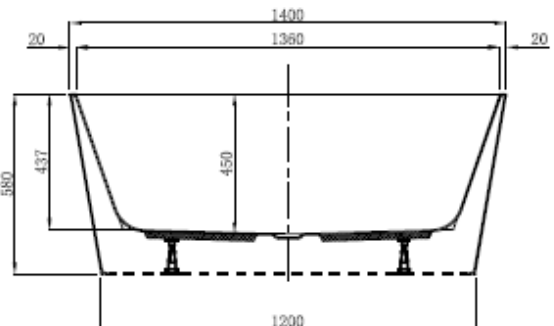

LE·VIVI

TECHNICAL DATA SHEET

LYON

Freestanding Bath

LEVLYON14X690

Features:

- Twin skin construction
- 20mm top edge construction provides similar bathing area to much larger baths
- Rectangular style with rounded ends
- Fibreglass and board reinforced base
- 4 independent leveling feet
- Centre waste

Specifications:

- Lucite sanitary grade acrylic
- 234 litre capacity
- Internal depth 450mm

Colour:

- White

Size:

- 1400 x 690 x 580mm

Warranty:

- 5 years

ACCESSORIES, WASTES AND TAPWARE NOT INCLUDED UNLESS STATED. PLEASE NOTE MEASUREMENTS ARE NOMINAL ONLY. PLEASE MEASURE PRODUCT ON SITE. ACTUAL COLOURS MAY VARY