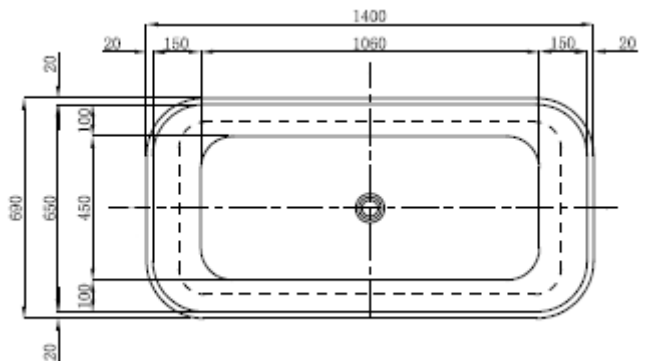

LE·VIVI

TECHNICAL DATA SHEET

LYON

Freestanding Bath

LEVLYON14X690

Features:

- Twin skin construction
- 20mm top edge construction provides similar bathing area to much larger baths
- Rectangular style with rounded ends
- Fibreglass and board reinforced base
- 4 independent leveling feet
- Centre waste

Specifications:

- Lucite sanitary grade acrylic
- 234 litre capacity
- Internal depth 450mm

Colour:

- White

Size:

- 1400 x 690 x 580mm

Warranty:

- 5 years

ACCESSORIES, WASTES AND TAPWARE NOT INCLUDED UNLESS STATED. PLEASE NOTE MEASUREMENTS ARE NOMINAL ONLY. PLEASE MEASURE PRODUCT ON SITE. ACTUAL COLOURS MAY VARY