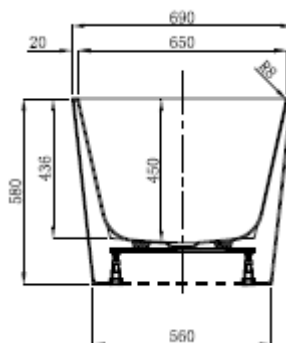

LE·VIVI

TECHNICAL DATA SHEET

LYON

Freestanding Bath

LEVLYON14X690

Features:

- Twin skin construction
- 20mm top edge construction provides similar bathing area to much larger baths
- Rectangular style with rounded ends
- Fibreglass and board reinforced base
- 4 independent leveling feet
- Centre waste

Specifications:

- Lucite sanitary grade acrylic
- 234 litre capacity
- Internal depth 450mm

Colour:

- White

Size:

- 1400 x 690 x 580mm

Warranty:

- 5 years

ACCESSORIES, WASTES AND TAPWARE NOT INCLUDED UNLESS STATED. PLEASE NOTE MEASUREMENTS ARE NOMINAL ONLY. PLEASE MEASURE PRODUCT ON SITE. ACTUAL COLOURS MAY VARY