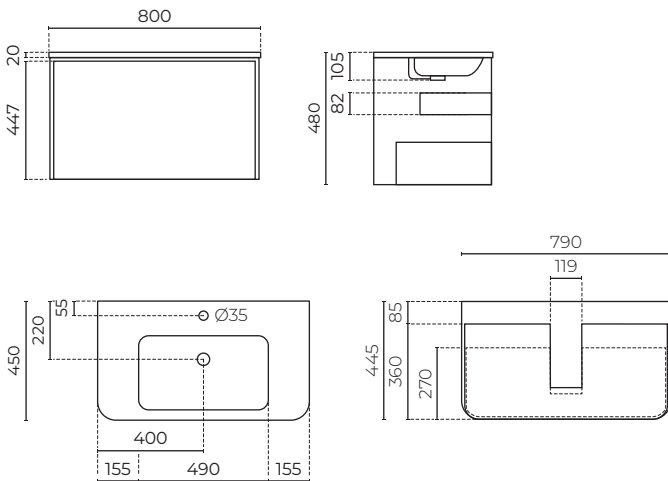

## LUCCA WALL-HUNG VANITY

800mm

LEVLUC800WH | LEVLUC800CH

**CABINET MATERIAL:** E1 moisture resistant board  
**TOP MATERIAL:** 20mm polymarble  
**INSTALLATION:** Wall-hung  
**WIDTH (MM):** 800  
**DEPTH (MM):** 450  
**HEIGHT (MM):** 480  
**WARRANTY:** 10 years on top, 7 years on cabinet  
**OVERFLOW:** Yes  
**WASTE SIZE (MM):** 35  
**WASTE INCLUDED:** No  
**TAPHOLE:** 1

### FEATURES

- 20mm polymarble top with rounded front corners
- Hidden cosmetic drawer
- Full extension Hettich runners
- Soft close drawers
- Integrated recess for finger-pull opening

### SPARE PARTS

- LEVOFRINGLMBK / Overflow
- LEVLUC800STWH / Top
- LEVLUCBTMRUN / Large drawer runners
- LEVLUCTOPRUN / Small cosmetic drawer runners