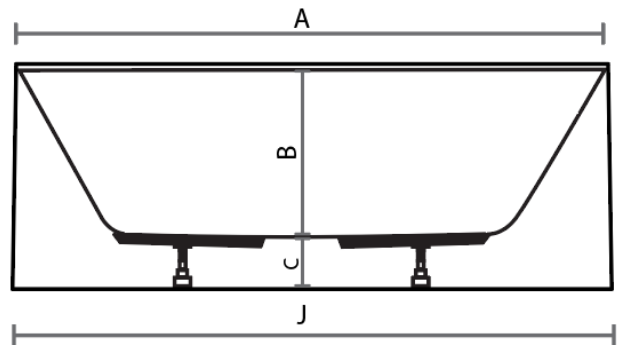

LUCCA 1800

Back-to-wall Bath

LEVLUC18X8

Features:

- Twin skin construction
- 20mm wide top edge
- Rectangular style with rounded ends
- Back-to-wall style
- 110mm wide back platform with 20mm tile up-stand
- Fibreglass and board reinforced base
- 4 independent leveling feet
- Centre waste (900 x 450mm from wall)

Specifications:

- Lucite European sanitary grade acrylic
- Tile up-stand 20mm
- 285L Working capacity (50mm below lip)
- Internal depth 450mm

Colour:

- White

Size:

A = 1800 B = 450
C = 114 D = 580
E = 595 F = 800
G = 660 H = 120
I = 480 J = 1820

Warranty:

- 10 years

ACCESSORIES, WASTES AND TAPWARE NOT INCLUDED UNLESS STATED. PLEASE NOTE MEASUREMENTS ARE NOMINAL ONLY.
PLEASE MEASURE PRODUCT ON SITE. ACTUAL COLOURS MAY VARY