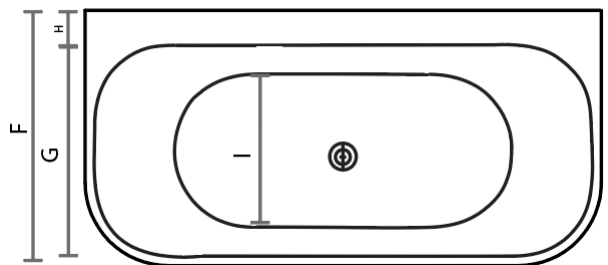

LUCCA 1800

Back-to-wall Bath

LEVLUC18X8

Features:

- Twin skin construction
- 20mm wide top edge
- Rectangular style with rounded ends
- Back-to-wall style
- 110mm wide back platform with 20mm tile up-stand
- Fibreglass and board reinforced base
- 4 independent leveling feet
- Centre waste (900 x 450mm from wall)

Specifications:

- Lucite European sanitary grade acrylic
- Tile up-stand 20mm
- 285L Working capacity (50mm below lip)
- Internal depth 450mm

Colour:

- White

Size:

A = 1800 B = 450
C = 114 D = 580
E = 595 F = 800
G = 660 H = 120
I = 480 J = 1820

Warranty:

- 10 years

ACCESSORIES, WASTES AND TAPWARE NOT INCLUDED UNLESS STATED. PLEASE NOTE MEASUREMENTS ARE NOMINAL ONLY.
PLEASE MEASURE PRODUCT ON SITE. ACTUAL COLOURS MAY VARY