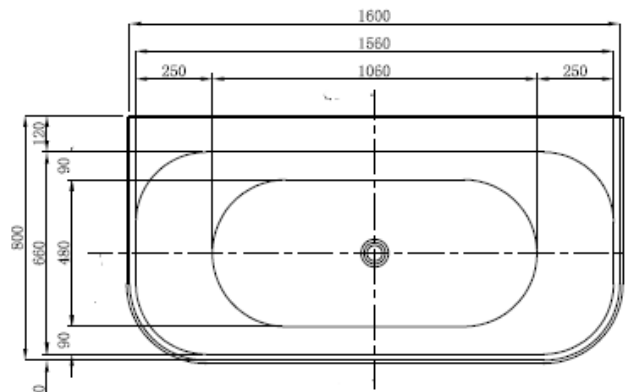

LE·VIVI

TECHNICAL DATA SHEET

LUCCA Freestanding Bath

LEVLUC16X8

Features:

- Twin skin construction
- 20mm wide top edge
- Rectangular style with rounded ends
- Back to wall style
- 110mm wide back platform with 20mm tile up-stand
- Fibreglass and board reinforced base
- 4 independent leveling feet
- Centre waste

Specifications:

- Lucite sanitary grade acrylic
- Tile up-stand 20mm
- 254 litre capacity
- Internal depth 450mm

Colour:

- White

Size:

1600 x 800 x 595mm

Warranty:

- 10 years

ACCESSORIES, WASTES AND TAPWARE NOT INCLUDED UNLESS STATED. PLEASE NOTE MEASUREMENTS ARE NOMINAL ONLY.
PLEASE MEASURE PRODUCT ON SITE. ACTUAL COLOURS MAY VARY