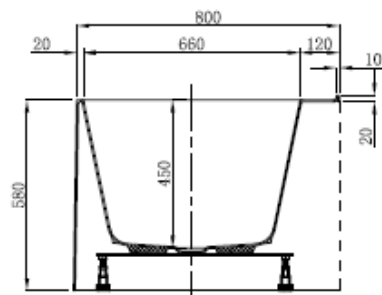

LE·VIVI

TECHNICAL DATA SHEET

LUCCA Freestanding Bath

LEVLUC16X8

Features:

- Twin skin construction
- 20mm wide top edge
- Rectangular style with rounded ends
- Back to wall style
- 110mm wide back platform with 20mm tile up-stand
- Fibreglass and board reinforced base
- 4 independent leveling feet
- Centre waste

Specifications:

- Lucite sanitary grade acrylic
- Tile up-stand 20mm
- 254 litre capacity
- Internal depth 450mm

Colour:

- White

Size:

1600 x 800 x 595mm

Warranty:

- 10 years

ACCESSORIES, WASTES AND TAPWARE NOT INCLUDED UNLESS STATED. PLEASE NOTE MEASUREMENTS ARE NOMINAL ONLY.
PLEASE MEASURE PRODUCT ON SITE. ACTUAL COLOURS MAY VARY