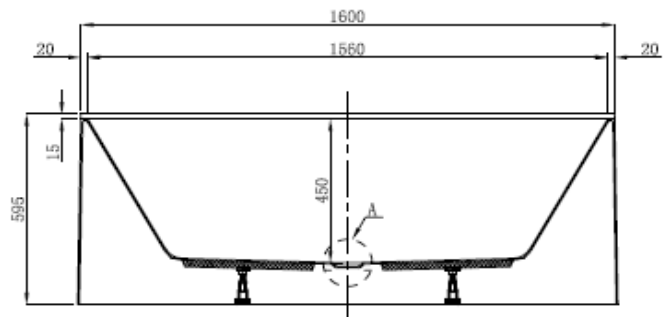

LE·VIVI

TECHNICAL DATA SHEET

LUCCA Freestanding Bath

LEVLUC16X8

Features:

- Twin skin construction
- 20mm wide top edge
- Rectangular style with rounded ends
- Back to wall style
- 110mm wide back platform with 20mm tile up-stand
- Fibreglass and board reinforced base
- 4 independent leveling feet
- Centre waste

Specifications:

- Lucite sanitary grade acrylic
- Tile up-stand 20mm
- 254 litre capacity
- Internal depth 450mm

Colour:

- White

Size:

1600 x 800 x 595mm

Warranty:

- 10 years

ACCESSORIES, WASTES AND TAPWARE NOT INCLUDED UNLESS STATED. PLEASE NOTE MEASUREMENTS ARE NOMINAL ONLY.
PLEASE MEASURE PRODUCT ON SITE. ACTUAL COLOURS MAY VARY