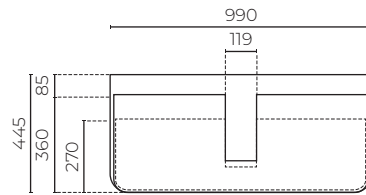

LUCCA WALL-HUNG VANITY

1000mm

LEVLUC1000WH | LEVLUC1000CH

CABINET MATERIAL: E1 moisture resistant board
TOP MATERIAL: 20mm polymarble
INSTALLATION: Wall-hung
WIDTH (MM): 1000
DEPTH (MM): 450
HEIGHT (MM): 480
WARRANTY: 10 years on top, 7 years on cabinet
OVERFLOW: Yes
WASTE SIZE (MM): 35
WASTE INCLUDED: No
TAPHOLE: 1

FEATURES

- 20mm polymarble top with rounded front corners
- Hidden cosmetic drawer
- Full extension Hettich runners
- Soft close drawers
- Integrated recess for finger-pull opening

SPARE PARTS

- LEVOFRINGLMBK / Overflow
- LEVLUC1000STWH / Top
- LEVLUCBTMRUN / Large drawer runners
- LEVLUCTOPRUN / Small cosmetic drawer runners