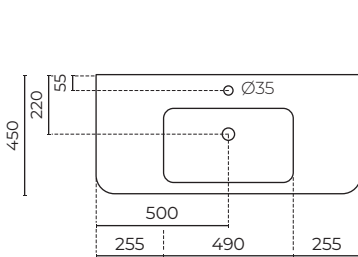

LUCCA WALL-HUNG VANITY

1000mm

LEVLUC1000WH | LEVLUC1000CH

CABINET MATERIAL: E1 moisture resistant board
TOP MATERIAL: 20mm polymarble
INSTALLATION: Wall-hung
WIDTH (MM): 1000
DEPTH (MM): 450
HEIGHT (MM): 480
WARRANTY: 10 years on top, 7 years on cabinet
OVERFLOW: Yes
WASTE SIZE (MM): 35
WASTE INCLUDED: No
TAPHOLE: 1

FEATURES

- 20mm polymarble top with rounded front corners
- Hidden cosmetic drawer
- Full extension Hettich runners
- Soft close drawers
- Integrated recess for finger-pull opening

SPARE PARTS

- LEVOFRINGLMBK / Overflow
- LEVLUC1000STWH / Top
- LEVLUCBTMRUN / Large drawer runners
- LEVLUCTOPRUN / Small cosmetic drawer runners