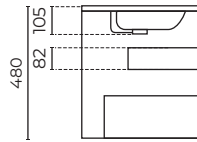

LUCCA WALL-HUNG VANITY

1000mm

LEVLUC1000WH | LEVLUC1000CH

CABINET MATERIAL: E1 moisture resistant board
TOP MATERIAL: 20mm polymarble
INSTALLATION: Wall-hung
WIDTH (MM): 1000
DEPTH (MM): 450
HEIGHT (MM): 480
WARRANTY: 10 years on top, 7 years on cabinet
OVERFLOW: Yes
WASTE SIZE (MM): 35
WASTE INCLUDED: No
TAPHOLE: 1

FEATURES

- 20mm polymarble top with rounded front corners
- Hidden cosmetic drawer
- Full extension Hettich runners
- Soft close drawers
- Integrated recess for finger-pull opening

SPARE PARTS

- LEVOFRINGLMBK / Overflow
- LEVLUC1000STWH / Top
- LEVLUCBTMRUN / Large drawer runners
- LEVLUCTOPRUN / Small cosmetic drawer runners