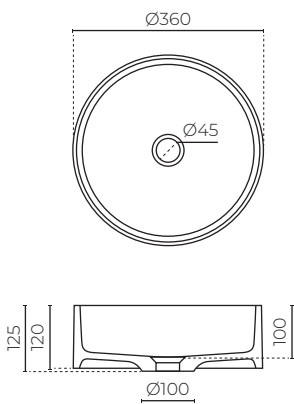

### Chic Basin

LEVLISCSSRVESWH

**MATERIAL:** Solid surface  
**INSTALLATION:** Counter top  
**WIDTH (MM):** 360  
**DEPTH (MM):** 360  
**HEIGHT (MM):** 125  
**WARRANTY:** 10 years  
**WASTE SIZE (MM):** 32  
**WASTE INCLUDED:** No  
**CLEANING INSTRUCTIONS:** Scotch brite pad with Jif or abrasive cleaners are fine for removing marks and stains from the surface.

#### FEATURES

- Solid surface round vessel with straight sides
- Matching solid surface waste lid available — sold separately
- Matt finish