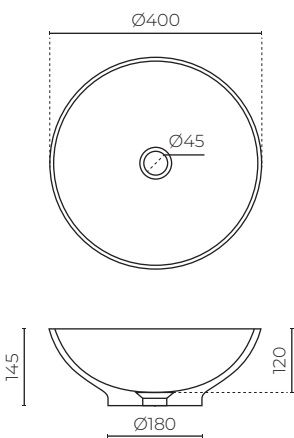

## LISO

Classic Basin

LEVLISCR40VESWH

**MATERIAL:** Solid surface  
**INSTALLATION:** Counter top  
**WIDTH (MM):** 400  
**DEPTH (MM):** 400  
**HEIGHT (MM):** 145  
**WARRANTY:** 10 years  
**WASTE SIZE (MM):** 32  
**WASTE INCLUDED:** No

### FEATURES

- Solid surface round vessel
- Tapered bowl shape
- Matching solid surface waste lid available — sold separately
- Matt finish