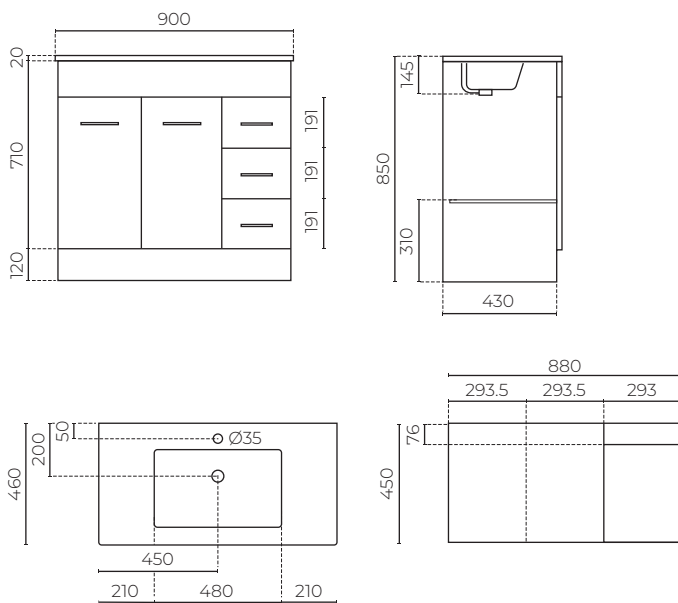

LINCOLN FLOOR-STANDING VANITY

900mm

LEVLINC90VWH

CABINET MATERIAL: E1 moisture resistant board
TOP MATERIAL: 20mm polymarble
INSTALLATION: Floor-standing
WIDTH (MM): 900
DEPTH (MM): 460
HEIGHT (MM): 850
WARRANTY: 10 years on top, 7 years on cabinet
OVERFLOW: No
WASTE SIZE (MM): 35
WASTE INCLUDED: No
TAPHOLE: 1

FEATURES

- 20mm polymarble top
- Standard door hinges and drawer runners
- Full gloss cabinet and kicker
- 2x door and 3x full-depth drawers right-hand side

SPARE PARTS

- LEV622128 / Handle
- LEVVG214 / Runners
- LEVSH9002 / Top
- LEVLIN90DO**WH / Replacement left/right hand door
- LEVLIN90DRPWH / Replacement drawer panel
- LEVLIN90DRWH / Replacement drawer box