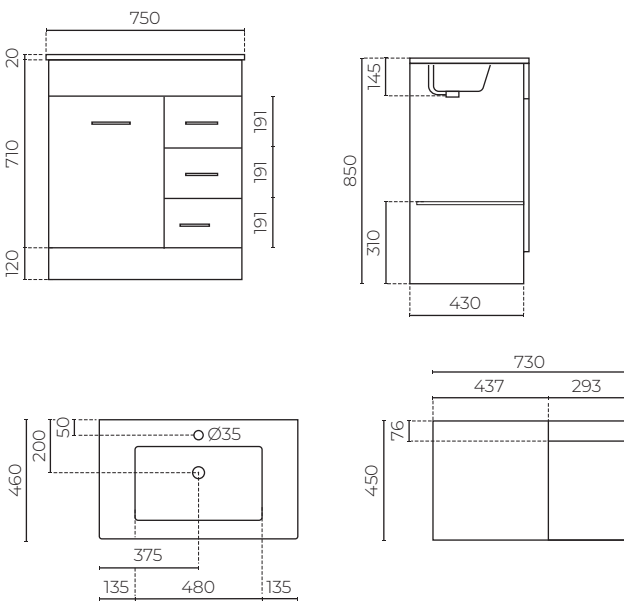

LINCOLN FLOOR-STANDING VANITY

750mm

LEVLINC75VWH

- CABINET MATERIAL:** E1 moisture resistant board
- TOP MATERIAL:** 20mm polymarble
- INSTALLATION:** Floor-standing
- WIDTH (MM):** 750
- DEPTH (MM):** 460
- HEIGHT (MM):** 850
- WARRANTY:** 10 years on top, 7 years on cabinet
- OVERFLOW:** No
- WASTE SIZE (MM):** 35
- WASTE INCLUDED:** No
- TAPHOLE:** 1

FEATURES

- 20mm polymarble top
- Standard door hinges and drawer runners
- Full gloss cabinet and kicker
- 1x door and 3x full-depth drawers right-hand side

SPARE PARTS

- LEV622128 / Handle
- LEVBG214 / Runners
- LEVSH7502 / Top
- LEVLINC750WH / Cabinet
- LEVLIN75DOWH / Replacement door
- LEVLIN75DRPWH / Replacement drawer panel
- LEVLIN75DRWH / Replacement drawer box