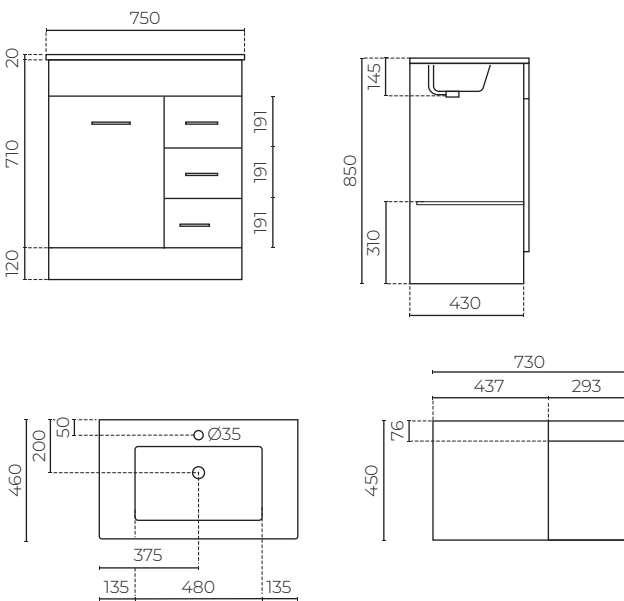

## LINCOLN FLOOR-STANDING VANITY

750mm

LEVLINC75VWH

**CABINET MATERIAL:** E1 moisture resistant board  
**TOP MATERIAL:** 20mm polymarble  
**INSTALLATION:** Floor-standing  
**WIDTH (MM):** 750  
**DEPTH (MM):** 460  
**HEIGHT (MM):** 850  
**WARRANTY:** 10 years on top, 7 years on cabinet  
**OVERFLOW:** No  
**WASTE SIZE (MM):** 35  
**WASTE INCLUDED:** No  
**TAPHOLE:** 1

### FEATURES

- 20mm polymarble top
- Standard door hinges and drawer runners
- Full gloss cabinet and kicker
- 1x door and 3x full-depth drawers right-hand side

### SPARE PARTS

- LEV622128 / Handle
- LEVBG214 / Runners
- LEVSH7502 / Top
- LEVLIN75DOWH / Replacement door
- LEVLIN75DRPWH / Replacement drawer panel
- LEVLIN75DRWH / Replacement drawer box