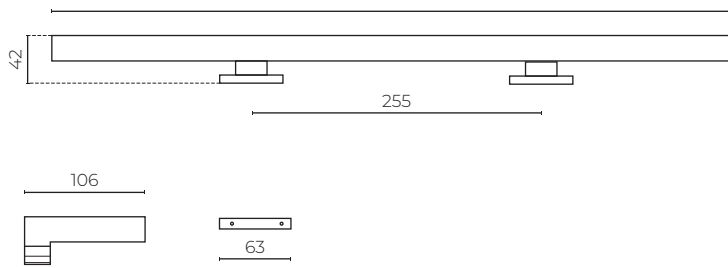

## LED LIGHT

600mm

LEVLGHT600CP| LEVLGHT600MB

**MATERIAL:** ABS Plastic  
**INSTALLATION:** Wall or top mounted  
**WIDTH (MM):** 600  
**DEPTH (MM):** 42  
**WARRANTY:** 5 years  
**INGRESS PROTECTION RATING:** IP44