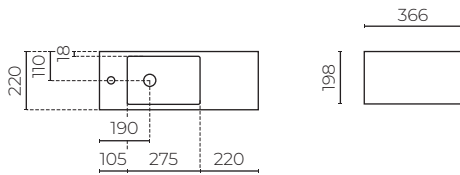

## LEEDS EXTENSION WALL-HUNG VANITY

600mm

LEVLEEEXTWH | LEVLEEEXTBK

**CABINET MATERIAL:** E1 moisture resistant board  
**TOP MATERIAL:** 50mm polymarble  
**INSTALLATION:** Wall-hung  
**WIDTH (MM):** 600  
**DEPTH (MM):** 220  
**HEIGHT (MM):** 470  
**WARRANTY:** 10 years on top, 7 years on cabinet  
**OVERFLOW:** Yes  
**WASTE SIZE (MM):** 35  
**WASTE INCLUDED:** No  
**TAPHOLE:** 1 — Reversible

### FEATURES

- Reversible 50mm polymarble top
- Single finger pull door with soft close hinges
- Reversible door
- Stainless Steel Towel Holder (Chrome for White Cabinet / Black for Black Cabinet)
- Overflow ring supplied (Chrome / Black)