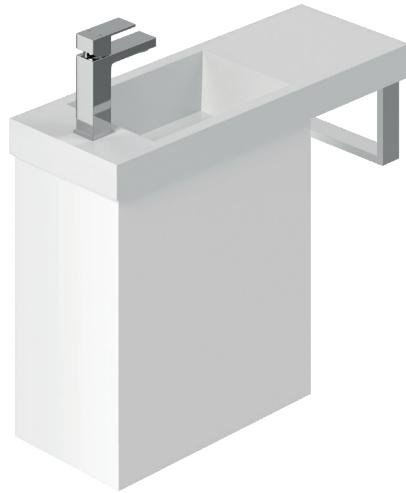

## LEEDS EXTENSION WALL-HUNG VANITY

600mm

LEVLEEEXTWH | LEVLEEEXTBK

**CABINET MATERIAL:** E1 moisture resistant board  
**TOP MATERIAL:** 50mm polymarble  
**INSTALLATION:** Wall-hung  
**WIDTH (MM):** 600  
**DEPTH (MM):** 220  
**HEIGHT (MM):** 470  
**WARRANTY:** 10 years on top, 7 years on cabinet  
**OVERFLOW:** Yes  
**WASTE SIZE (MM):** 35  
**WASTE INCLUDED:** No  
**TAPHOLE:** 1 — Reversible

### FEATURES

- Reversible 50mm polymarble top
- Single finger pull door with soft close hinges
- Reversible door
- Stainless Steel Towel Holder (Chrome for White Cabinet / Black for Black Cabinet)
- Overflow ring supplied (Chrome / Black)

### SPARE PARTS

- LEVLEEEXTTOPWH / Top
- LEVLEEEXTCAB\*\* / Cabinet