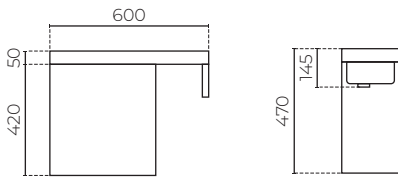

## LEEDS EXTENSION WALL-HUNG VANITY

600mm

LEVLEEEXTWH | LEVLEEEXTBK

**CABINET MATERIAL:** E1 moisture resistant board  
**TOP MATERIAL:** 50mm polymarble  
**INSTALLATION:** Wall-hung  
**WIDTH (MM):** 600  
**DEPTH (MM):** 220  
**HEIGHT (MM):** 470  
**WARRANTY:** 10 years on top, 7 years on cabinet  
**OVERFLOW:** Yes  
**WASTE SIZE (MM):** 35  
**WASTE INCLUDED:** No  
**TAPHOLE:** 1 — Reversible

### FEATURES

- Reversible 50mm polymarble top
- Single finger pull door with soft close hinges
- Reversible door
- Stainless Steel Towel Holder (Chrome for White Cabinet / Black for Black Cabinet)
- Overflow ring supplied (Chrome / Black)