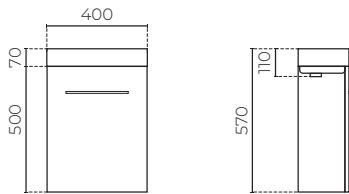

## LEEDS WALL-HUNG VANITY

400mm

LEVLEE40WHWH | LEVLEE40WHCO  
LEVLEE40WHDW | LEVLEE40WHEL

**CABINET MATERIAL:** E1 moisture resistant board  
**TOP MATERIAL:** 70mm polymarble  
**INSTALLATION:** Wall-hung  
**WIDTH (MM):** 400  
**DEPTH (MM):** 220  
**HEIGHT (MM):** 570  
**WARRANTY:** 10 years on top, 7 years on cabinet  
**OVERFLOW:** No  
**WASTE SIZE (MM):** 35  
**WASTE INCLUDED:** No  
**TAPHOLE:** 1 — Reversible

### FEATURES

- Reversible 70mm polymarble top
- Single door with soft close hinges
- Door hinges on left side only