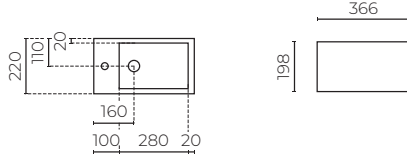

## LEEDS WALL-HUNG VANITY

400mm

LEVLEE40WHWH | LEVLEE40WHCO  
LEVLEE40WHDW | LEVLEE40WHEL

**CABINET MATERIAL:** E1 moisture resistant board  
**TOP MATERIAL:** 70mm polymarble  
**INSTALLATION:** Wall-hung  
**WIDTH (MM):** 400  
**DEPTH (MM):** 220  
**HEIGHT (MM):** 570  
**WARRANTY:** 10 years on top, 7 years on cabinet  
**OVERFLOW:** No  
**WASTE SIZE (MM):** 35  
**WASTE INCLUDED:** No  
**TAPHOLE:** 1 — Reversible

### FEATURES

- Reversible 70mm polymarble top
- Single door with soft close hinges
- Door hinges on left side only