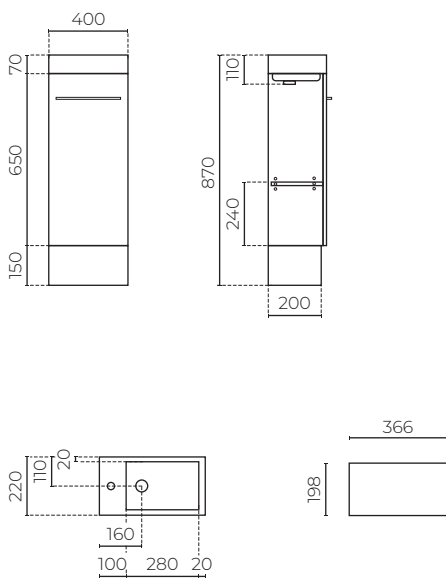

LEEDS FLOOR-STANDING VANITY

400mm

LEVLEE40FSVWH | LEVLEE40FSVEL
LEVLEE40FSVCO | LEVLEE40FSVDW

CABINET MATERIAL: E1 moisture resistant board
TOP MATERIAL: 70mm polymarble
INSTALLATION: Floor-standing
WIDTH (MM): 400
DEPTH (MM): 220
HEIGHT (MM): 870
WARRANTY: 10 years on top, 7 years on cabinet
OVERFLOW: No
WASTE SIZE (MM): 35
WASTE INCLUDED: No
TAPHOLE: 1 — Reversible

FEATURES

- Reversible 70mm polymarble top
- Single door with soft close hinges
- 1 internal shelf
- Door hinges on left side only

SPARE PARTS

- LEV320HDL** / Handle (Stainless & Black)
- LEVCZ400 / Top
- LEVLEE40FSC** / Cabinet