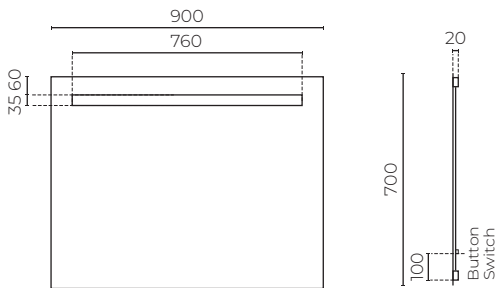

LED RECTANGULAR MIRROR

900mm

LEVLEDMIR90X70

MATERIAL: Glass
INSTALLATION: Wall mounted
WIDTH (MM): 900
DEPTH (MM): 40
HEIGHT (MM): 700
WARRANTY: 5 years
DEFOGGER: Yes
INGRESS PROTECTION RATING: IP44

FEATURES