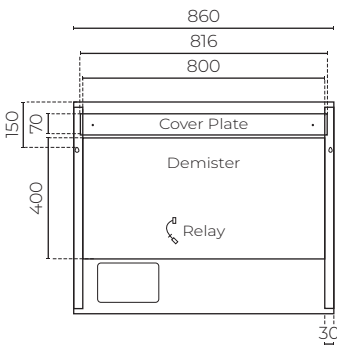

LED RECTANGULAR MIRROR

900mm

LEVLEDMIR90X70

MATERIAL: Glass
INSTALLATION: Wall mounted
WIDTH (MM): 900
DEPTH (MM): 40
HEIGHT (MM): 700
WARRANTY: 5 years
DEFOGGER: Yes
INGRESS PROTECTION RATING: IP44

FEATURES