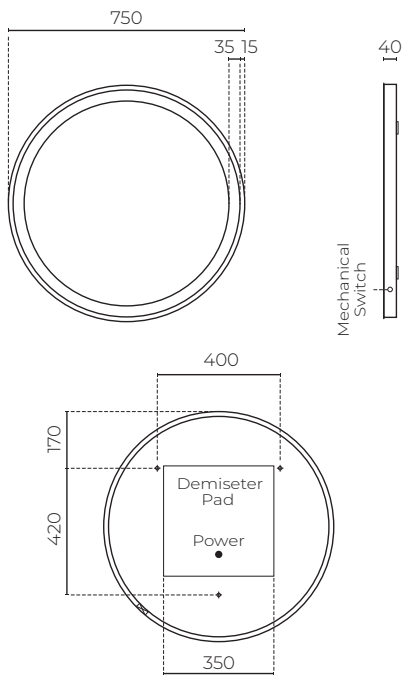

## LED ROUND MIRROR

750mm

LEVLEDMIR75RND

**MATERIAL:** Glass  
**INSTALLATION:** Wall mounted  
**WIDTH (MM):** 750  
**DEPTH (MM):** 40  
**HEIGHT (MM):** 750  
**WARRANTY:** 5 years  
**DEFOGGER:** Yes  
**INGRESS PROTECTION RATING:** IP44