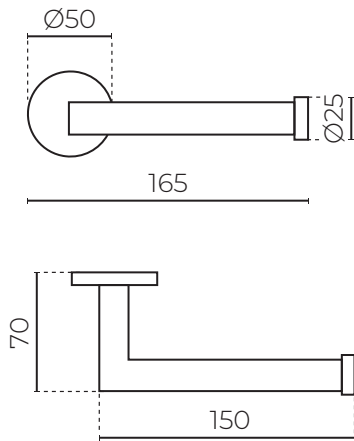

## KACIA

Toilet Roll Holder

LEVKATRHBK | LEVKATRHCP | LEVKATRHBN | LEVKATRHGM

**MATERIAL:** Solid brass construction

**WIDTH (MM):** 165

**DEPTH (MM):** 70

**BAR DIAMETER (MM):** 25

**BASE DIAMETER (MM):** 50

### FEATURES

- Minimalist round design
- Dual fixing point
- Chrome, Black (powdercoat), Brushed Nickel (PVD), Gunmetal (PVD)