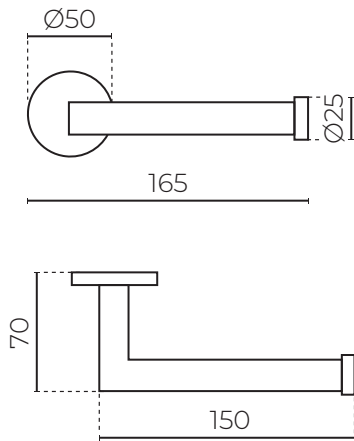

KACIA

Toilet Roll Holder

LEVKATRHBK | LEVKATRHCPC

MATERIAL: Solid brass construction
WIDTH (MM): 165
DEPTH (MM): 70
BAR DIAMETER (MM): 25
BASE DIAMETER (MM): 50
WARRANTY: 10 years warranty on chrome & 2 years warranty on black powder coated finish

FEATURES

- Minimalist round design
- Dual fixing point

FINISHES AVAILABLE:

Black Code: BK Chrome Code: CP