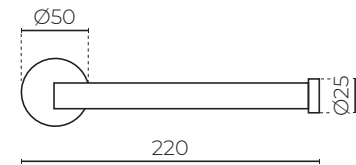

KACIA

Towel Holder

LEVKATHBK | LEVKATHCP

MATERIAL: Solid brass construction
WIDTH (MM): 220
DEPTH (MM): 70
BAR DIAMETER (MM): 25
BASE DIAMETER (MM): 50
WARRANTY: 10 years warranty on chrome & 2 years warranty on black powder coated finish

FEATURES

- Minimalist round design
- Dual fixing point

FINISHES AVAILABLE:

Black Code: BK
Chrome Code: CP