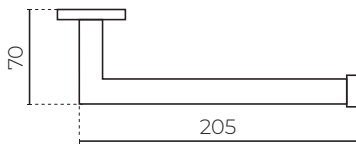

KACIA

Towel Holder

LEVKATHBK | LEVKATHCP

MATERIAL: Solid brass construction
WIDTH (MM): 220
DEPTH (MM): 70
BAR DIAMETER (MM): 25
BASE DIAMETER (MM): 50
WARRANTY: 10 years warranty on chrome & 2 years warranty on black powder coated finish

FEATURES

- Minimalist round design
- Dual fixing point

FINISHES AVAILABLE:

Black Code: BK
Chrome Code: CP