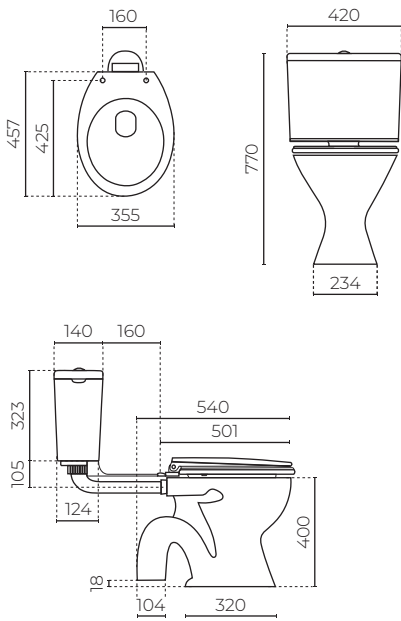

### S - Trap Plastic Cistern Link and Seat

LEVINDLINKS

**CONSTRUCTION:** Vitreous china pan/polypropylene cistern & seat

**WIDTH (MM):** 420

**DEPTH (MM):** 620

**HEIGHT (MM):** 770

**SOFT CLOSE:** Yes

**RIMLESS:** No

**PAN:** Link pan, S trap

**TRAP / SETOUT (MM):** S / 130-270 approx

**WELS RATING:** 4 star rated

**WATER CONSUMPTION (L/FLUSH):** 4.5/3, 3.4

**WARRANTY:** 10 years on pan & 5 years on cistern & seat & valves, 1 year non-residential applications.

#### FEATURES

- Linked toilet suite
- Soft close, quick release seat
- Right-hand bottom entry inlet valve
- Dual flush chrome buttons

#### SPARE PARTS

- LEV75570 / Cistern/Link/Seat
- LEV75573 / Exposed 'S' pan
- LEVB4910 / Flushing valve
- LEVB3300Y / Inlet valve
- LEVFLUSPPE / Flush pipe only
- LEVINDLINKCIST / Link only