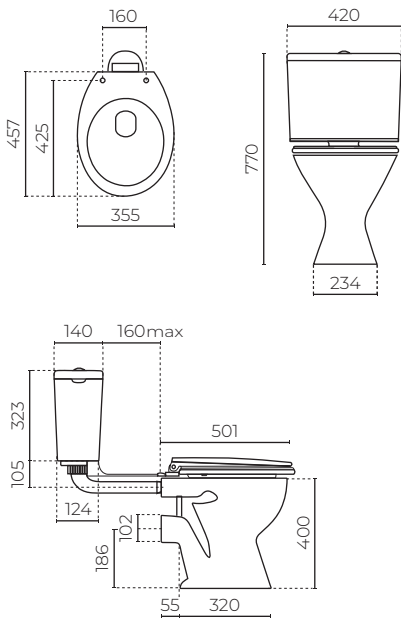

INDIANA

P - Trap Plastic Cistern Link and Seat

LEVINDLINKP

CONSTRUCTION: Vitreous china pan/polypropylene cistern & seat

WIDTH (MM): 420

DEPTH (MM): 620

HEIGHT (MM): 770

SOFT CLOSE: Yes

RIMLESS: No

PAN: Link pan, P trap

TRAP / SETOUT (MM): 180

WELS RATING: 4 star rated

WATER CONSUMPTION (L/FLUSH): 3.4

WARRANTY: 10 years on pan & 5 years on cistern & seat & valves, 1 year non-residential applications.

FEATURES

- Linked toilet suite
- Soft close, quick release seat
- Right-hand bottom entry inlet valve
- Dual flush chrome buttons

SPARE PARTS

- LEV75570 / Cistern/Link/Seat
- LEV75574 / Exposed 'P' pan
- LEVB4910 / Flushing valve
- LEVB3300Y / Inlet valve
- LEVFLUSPPE / Flush pipe only
- LEVINDLINKCIST / Link only