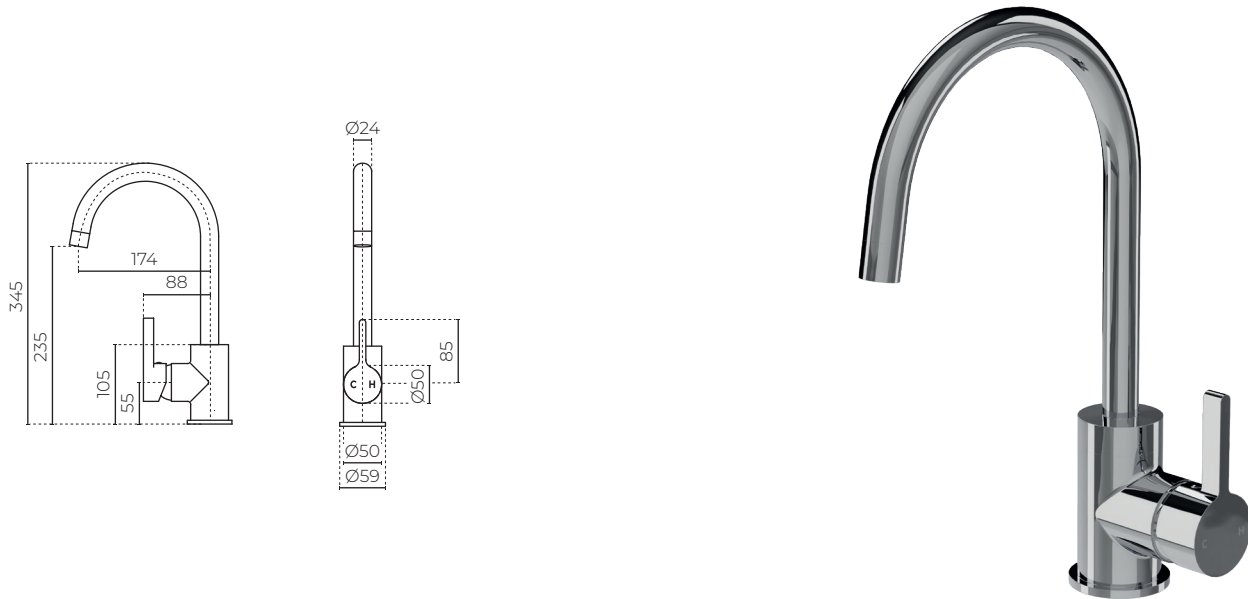

CLASSIC

Gooseneck Sink Mixer

LEVGN5NKAPCP

CONSTRUCTION: Solid DR Brass

PRESSURE: All pressure

SUITABLE FOR ALL PRESSURE: Yes

WORKING PRESSURE (KPA): 35-1000

RECOMMENDED WORKING PRESSURE (KPA): 500

HEIGHT (MM): 345

WATER CONSUMPTION (L/MIN): 7

WELS RATING: 4 star rated

WATER CONSUMPTION - LOW PRESSURE (L/MIN): 6.5

WELS RATING - LOW PRESSURE: 4 star rated

WARRANTY: 10 years on body, 5 years on cartridge

FEATURES

- Functional design
- Ceramic cartridge technology
- Supplied with non-return & isolation valve

SPARE PARTS

- LEVPCART / 40mm Cartridge

FINISHES AVAILABLE:

Chrome
Code: CP