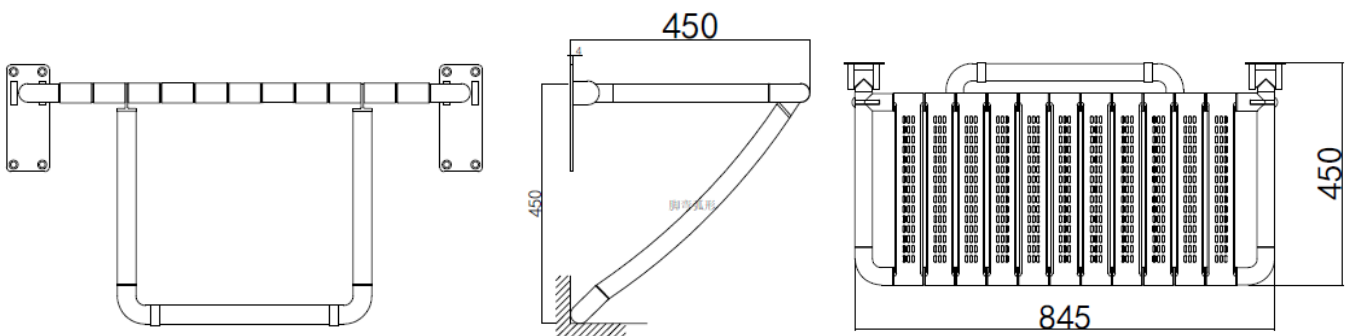

LE·VIVI

TECHNICAL DATA SHEET

Wall Mounted Shower Seat 845mm

LEVOLDUPSHWR8

Features:

- Nylon surface material
- Antibacterial, anti-ageing and anti-UV surface
- Lightweight and easy to adjust
- Support leg with non-slip rubber tips
- Non-slip seat with drainage that folds flat against the wall
- Two large secure mounting bases for added strength and support
- Maximum weight approx. 120kg
- Complies with NZS4121:2001

Colour:

- White Nylon

Size:

- 845(L) x 630(W) x 450(H)mm

Warranty:

- 5-year warranty

ACCESSORIES, WASTES AND TAPWARE NOT INCLUDED UNLESS STATED. PLEASE NOTE MEASUREMENTS ARE NOMINAL ONLY. PLEASE MEASURE PRODUCT ON SITE