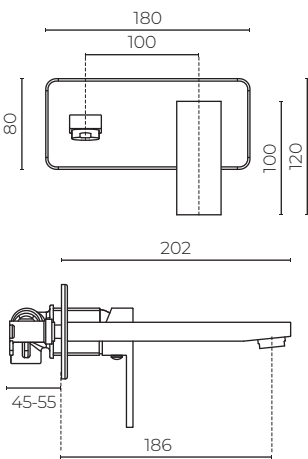

ELBA

Wall Basin Mixer

LEVELBWBMMPCP | LEVELBWBMMPBK

CONSTRUCTION: Solid DR Brass

PRESSURE: Mains pressure

SUITABLE FOR ALL PRESURE: No

WORKING PRESSURE (KPA): 150-1000

RECOMMENDED WORKING PRESSURE (KPA): 500

HEIGHT (MM): 120

WIDTH (MM): 180

WATER CONSUMPTION (L/MIN): 6

WELS RATING: 5 star rated

WARRANTY: 10 years on chrome, 2 years on coloured finish & 5 years on cartridge

DIVERTER: No

FEATURES

- Modern design
- Ceramic cartridge technology
- Black is a powder-coated finish

SPARE PARTS

- LEVEM35BK1CART / 35mm Cartridge
- LEVELBSRWBHD** / Handle
- LEVELBGRUBS / Grub screw

FINISHES AVAILABLE:

Chrome
Code: CP

Black
Code: BK