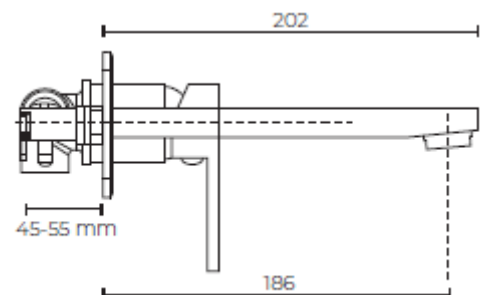

LE·VIVI

TECHNICAL DATA SHEET

ELBA

Wall Basin Mixer & Spout

LEVELBWBMMPCP | LEVELBWBMMPBK

Features:

- Chrome plated (chrome) or powder coated (black) DR brass
- Ceramic cartridge technology
- Modern design
- Mains pressure

Spare Parts:

- LEVEM35BK1CART (Cartridge)
- LEVELBSRWBHDCP (Handle chrome)
- LEVELBSRWBHDBK (Handle black)
- LEVELBGRUBS (Grub screw)

Colour:

- Chrome or black

Warranty:

- 10 years on chrome
- 2 years on black
- 5 years on cartridge

ACCESSORIES, WASTES AND TAPWARE NOT INCLUDED UNLESS STATED. PLEASE NOTE MEASUREMENTS ARE NOMINAL ONLY. PLEASE MEASURE PRODUCT ON SITE