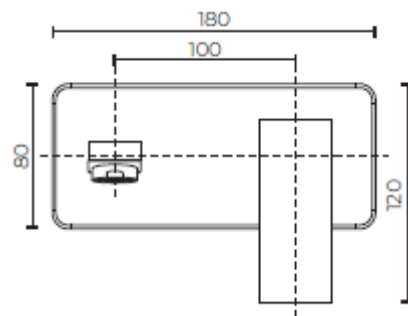

LE·VIVI

TECHNICAL DATA SHEET

ELBA

Wall Basin Mixer & Spout

LEVELBWBMMPCP | LEVELBWBMMPBK

Features:

- Chrome plated (chrome) or powder coated (black) DR brass
- Ceramic cartridge technology
- Modern design
- Mains pressure

Specifications:

- 35mm cartridge
- 5-Star WELS rating (Av flow 6L/Min)
- Min working pressure 150kPa
- Max working pressure 1000kPa
- Recommended working pressure (500kPa) as per AS/NZS3500 (Fitted with PLV)

Spare Parts:

- LEVEM35BK1CART (Cartridge)
- LEVELBSRWBHDCP (Handle chrome)
- LEVELBSRWBHDBK (Handle black)
- LEVELBGRUBS (Grub screw)

Colour:

- Chrome or black

Warranty:

- 10 years on chrome
- 2 years on black
- 5 years on cartridge

ACCESSORIES, WASTES AND TAPWARE NOT INCLUDED UNLESS STATED. PLEASE NOTE MEASUREMENTS ARE NOMINAL ONLY. PLEASE MEASURE PRODUCT ON SITE