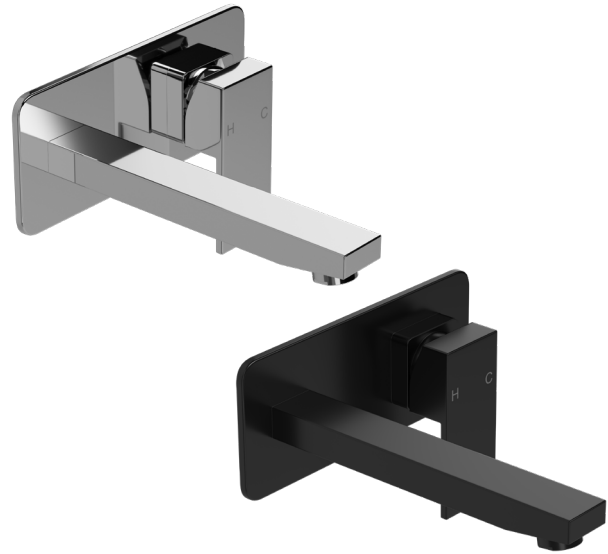

ELBA

Wall Basin Mixer

LEVELBWBMMPCP | LEVELBWBMMPBK

CONSTRUCTION: Solid DR Brass

PRESSURE: Mains pressure

SUITABLE FOR ALL PRESURE: No

WORKING PRESSURE (KPA): 150-1000

RECOMMENDED WORKING PRESSURE (KPA): 500

HEIGHT (MM): 120

WIDTH (MM): 180

WATER CONSUMPTION (L/MIN): 6

WELS RATING: 5 star rated

WARRANTY: 10 years on chrome, 2 years on coloured finish & 5 years on cartridge

DIVERTER: No

FEATURES

- Modern design
- Ceramic cartridge technology
- Black is a powder-coated finish

SPARE PARTS

- LEVEM35BK1CART / 35mm Cartridge
- LEVELBSRWBHD** / Handle
- LEVELBGRUBS / Grub screw

FINISHES AVAILABLE:

Chrome
Code: CP

Black
Code: BK