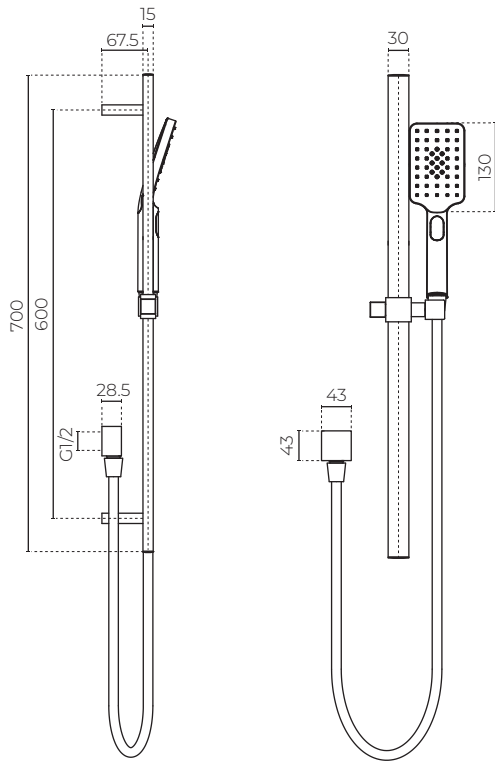

ELBA

Slide Shower

LEVELBSSMMPCP | LEVELBSSMMPBK
LEVELBSSMMPBN | LEVELBSSMMPGM

CONSTRUCTION: Brass/ABS Plastic
PRESSURE: Mains pressure
SUITABLE FOR ALL PRESURE: No
WORKING PRESSURE (KPA): 150 – 1000
RECOMMENDED WORKING PRESSURE (KPA): 500
RAIL LENGTH (MM): 700
RAIL DIAMETER (MM): 30
HAND-HELD HEAD (MM): 130
WATER CONSUMPTION (L/MIN): 6.5
WELS RATING: 4 star rated
WARRANTY: 10 years on chrome, 2 years on coloured finish

FEATURES

- 30mm brass slide bar
- Multi-function square head
- Adjustable slider
- Chrome, Black (powdercoat), Brushed Nickel (PVD), Gunmetal (PVD)

SPARE PARTS

- LEVJ22020** / Multifunction head
- LEVPSLIDSHCP / Soap dish
- LEVP21516** / 1.5m hose