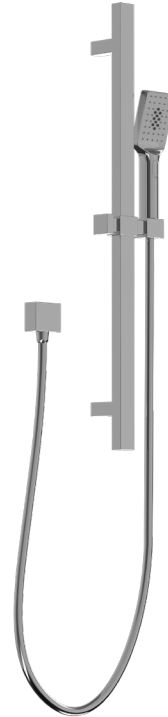

ELBA

Slide Shower

LEVELBSSMMPCP | LEVELBSSMMPBK
LEVELBSSMMPBN | LEVELBSSMMPGM

CONSTRUCTION: Brass/ABS Plastic
PRESSURE: Mains pressure
SUITABLE FOR ALL PRESURE: No
WORKING PRESSURE (KPA): 150 – 1000
RECOMMENDED WORKING PRESSURE (KPA): 500
RAIL LENGTH (MM): 700
RAIL DIAMETER (MM): 30
HAND-HELD HEAD (MM): 130
WATER CONSUMPTION (L/MIN): 6.5
WELS RATING: 4 star rated
WARRANTY: 10 years on chrome, 2 years on coloured finish

FEATURES

- 30mm brass slide bar
- Multi-function square head
- Adjustable slider
- Chrome, Black (powdercoat), Brushed Nickel (PVD), Gunmetal (PVD)

SPARE PARTS

- LEVJ22020** / Multifunction head
- LEVPSLIDSHCP / Soap dish
- LEVP21516** / 1.5m hose
- LEVELBSSACP, LEVELBSSABK / Slider

FINISHES AVAILABLE:

Black Code: BK Chrome Code: CP Brushed Nickel Code: BN Gunmetal Code: GM