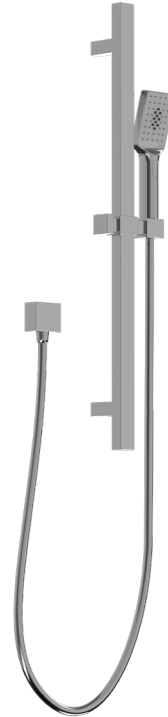

ELBA

Slide Shower

LEVELBSSMMPCP | LEVELBSSMMPBK
LEVELBSSMMPBN | LEVELBSSMMPGM

CONSTRUCTION: Brass/ABS Plastic
PRESSURE: Mains pressure
SUITABLE FOR ALL PRESURE: No
WORKING PRESSURE (KPA): 150 – 1000
RECOMMENDED WORKING PRESSURE (KPA): 500
RAIL LENGTH (MM): 700
RAIL DIAMETER (MM): 30
HAND-HELD HEAD (MM): 130
WATER CONSUMPTION (L/MIN): 6.5
WELS RATING: 4 star rated
WARRANTY: 10 years on chrome, 2 years on coloured finish

FEATURES

- 30mm brass slide bar
- Multi-function square head
- Adjustable slider
- Chrome, Black (powdercoat), Brushed Nickel (PVD), Gunmetal (PVD)

SPARE PARTS

- LEVJ22020** / Multifunction head
- LEVPSLIDSHCP / Soap dish
- LEVP21516** / 1.5m hose

FINISHES AVAILABLE:

Black Code: BK
 Chrome Code: CP
 Brushed Nickel Code: BN
 Gunmetal Code: GM