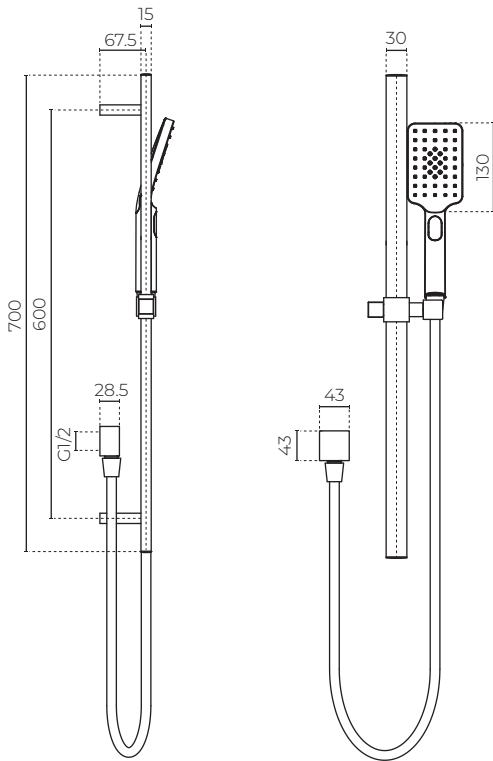

ELBA

Slide Shower

LEVELBSSMMPCP | LEVELBSSMMPBK
LEVELBSSMMPBN | LEVELBSSMMPGM

CONSTRUCTION: Brass/ABS Plastic
PRESSURE: Mains pressure
SUITABLE FOR ALL PRESURE: No
WORKING PRESSURE (KPA): 150 – 1000
RECOMMENDED WORKING PRESSURE (KPA): 500
RAIL LENGTH (MM): 700
RAIL DIAMETER (MM): 30
HAND-HELD HEAD (MM): 130
WATER CONSUMPTION (L/MIN): 6.5
WELS RATING: 4 star rated
WARRANTY: 10 years on chrome, 2 years on coloured finish

FEATURES

- 30mm brass slide bar
- Multi-function square head
- Adjustable slider
- Chrome, Black (powdercoat), Brushed Nickel (PVD), Gunmetal (PVD)

SPARE PARTS

- LEVJ22020** / Multifunction head
- LEVPSLIDSHCP / Soap dish
- LEVP21516** / 1.5m hose
- LEVELBSSACP, LEVELBSSABK / Slider