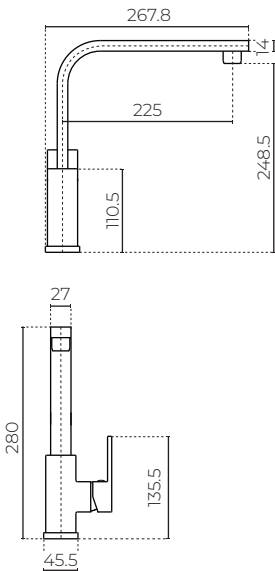

ELBA Sink Mixer

LEVELBSNKMMPCP | LEVELBSNKMMPBK

CONSTRUCTION: Solid DR Brass
PRESSURE: Mains pressure
SUITABLE FOR ALL PRESURE: No
WORKING PRESSURE (KPA): 150–1000
RECOMMENDED WORKING PRESSURE (KPA): 500
HEIGHT (MM): 280
WIDTH (MM): 267.8
WATER CONSUMPTION (L/MIN): 6.87
WELS RATING: 4 star rated
WARRANTY: 10 years on chrome, 2 years on coloured finish & 5 years on cartridge

FEATURES

- Modern design
- Ceramic cartridge technology
- Black is a powder-coated finish

SPARE PARTS

- LEVEM35BKICART / 35mm Cartridge
- LEVELBSMHDL** / Handle
- LEVELBGRUBS / Grub screw
- LEVELBBASFK / Fixing kit
- LEVEMFH350 / Pair flexi hoses