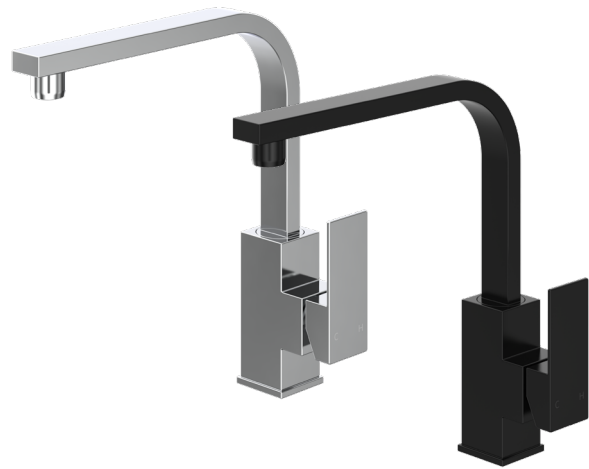

ELBA Sink Mixer

LEVELBSNKMMPCP | LEVELBSNKMMPBK

CONSTRUCTION: Solid DR Brass
PRESSURE: Mains pressure
SUITABLE FOR ALL PRESURE: No
WORKING PRESSURE (KPA): 150–1000
RECOMMENDED WORKING PRESSURE (KPA): 500
HEIGHT (MM): 280
WIDTH (MM): 267.8
WATER CONSUMPTION (L/MIN): 6.87
WELS RATING: 4 star rated
WARRANTY: 10 years on chrome, 2 years on coloured finish & 5 years on cartridge

FEATURES

- Modern design
- Ceramic cartridge technology
- Black is a powder-coated finish

SPARE PARTS

- LEVEM35BKICART / 35mm Cartridge
- LEVELBSMHDL** / Handle
- LEVELBGRUBS / Grub screw
- LEVELBBASFK / Fixing kit
- LEVEMFH350 / Pair flexi hoses

FINISHES AVAILABLE:

Chrome
Code: CP

Black
Code: BK