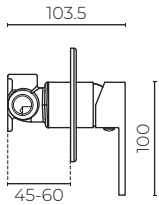

### Shower Mixer

LEVELBSMMPCP | LEVELBSMMPBK  
LEVELBSMMPBN | LEVELBSMMPGM

**CONSTRUCTION:** Solid DR Brass

**PRESSURE:** Mains pressure

**SUITABLE FOR ALL PRESURE:** No

**WORKING PRESSURE (KPA):** 150-1000

**RECOMMENDED WORKING PRESSURE (KPA):** 500

**HEIGHT (MM):** 130

**WIDTH (MM):** 100

**WARRANTY:** 10 years on chrome, 2 years on coloured finish & 5 years on cartridge

**DIVERTER:** No