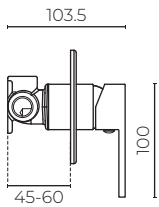

### Shower Mixer

LEVELBSMMPCP | LEVELBSMMPBK

**CONSTRUCTION:** Solid DR Brass  
**PRESSURE:** Mains pressure  
**SUITABLE FOR ALL PRESSURE:** No  
**WORKING PRESSURE (KPA):** 150-1000  
**RECOMMENDED WORKING PRESSURE (KPA):** 500  
**HEIGHT (MM):** 130  
**WIDTH (MM):** 100  
**WARRANTY:** 10 years on chrome, 2 years on coloured finish & 5 years on cartridge  
**DIVERTER:** No

#### SPARE PARTS

- LEVEM35BKICART / 35mm Cartridge
- LEVELBSRWBHD\*\* / Handle
- LEVELBGRUBS / Grub screw