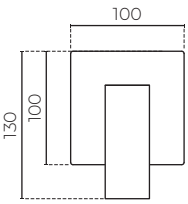

### Shower Mixer

LEVELBSMMPCP | LEVELBSMMPBK  
LEVELBSMMPBN | LEVELBSMMPGM

**CONSTRUCTION:** Solid DR Brass

**PRESSURE:** Mains pressure

**SUITABLE FOR ALL PRESURE:** No

**WORKING PRESSURE (KPA):** 150-1000

**RECOMMENDED WORKING PRESSURE (KPA):** 500

**HEIGHT (MM):** 130

**WIDTH (MM):** 100

**WARRANTY:** 10 years on chrome, 2 years on coloured finish & 5 years on cartridge

**DIVERTER:** No