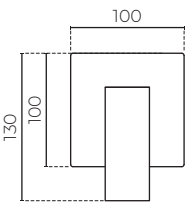

### Shower Mixer

LEVELBSMMPCP | LEVELBSMMPBK

**CONSTRUCTION:** Solid DR Brass  
**PRESSURE:** Mains pressure  
**SUITABLE FOR ALL PRESSURE:** No  
**WORKING PRESSURE (KPA):** 150-1000  
**RECOMMENDED WORKING PRESSURE (KPA):** 500  
**HEIGHT (MM):** 130  
**WIDTH (MM):** 100  
**WARRANTY:** 10 years on chrome, 2 years on coloured finish & 5 years on cartridge  
**DIVERTER:** No

#### SPARE PARTS

- LEVEM35BKICART / 35mm Cartridge
- LEVELBSRWBHD\*\* / Handle
- LEVELBGRUBS / Grub screw