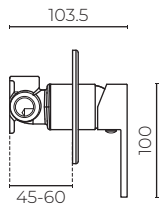

ELBA

Shower Mixer

LEVELBSMMPCP | LEVELBSMMPBK

CONSTRUCTION: Solid DR Brass

PRESSURE: Mains pressure

SUITABLE FOR ALL PRESURE: No

WORKING PRESSURE (KPA): 150-1000

RECOMMENDED WORKING PRESSURE (KPA): 500

HEIGHT (MM): 130

WIDTH (MM): 100

WARRANTY: 10 years on chrome, 2 years on coloured finish & 5 years on cartridge

DIVERTER: No

FEATURES

- Modern design
- Ceramic cartridge technology

SPARE PARTS

- LEVEM35BKICART / 35mm Cartridge
- LEVELBRSWBHD** / Handle
- LEVELBGRUBS / Grub screw