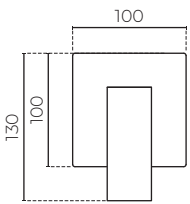

ELBA

Shower Mixer

LEVELBSMMPCP | LEVELBSMMPBK

CONSTRUCTION: Solid DR Brass

PRESSURE: Mains pressure

SUITABLE FOR ALL PRESURE: No

WORKING PRESSURE (KPA): 150-1000

RECOMMENDED WORKING PRESSURE (KPA): 500

HEIGHT (MM): 130

WIDTH (MM): 100

WARRANTY: 10 years on chrome, 2 years on coloured finish & 5 years on cartridge

DIVERTER: No

FEATURES

- Modern design
- Ceramic cartridge technology

SPARE PARTS

- LEVEM35BKICART / 35mm Cartridge
- LEVELBRSWBHD** / Handle
- LEVELBGRUBS / Grub screw