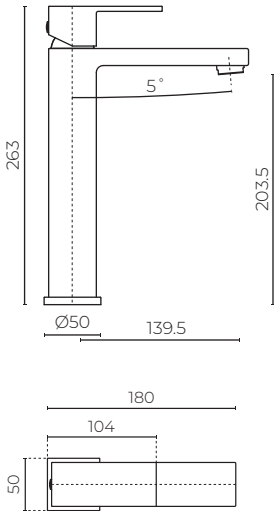

ELBA

Extended Basin Mixer

LEVELBEXBMMPCP | LEVELBEXBMMPBK

CONSTRUCTION: Solid DR Brass
PRESSURE: Mains pressure
SUITABLE FOR ALL PRESURE: No
WORKING PRESSURE (KPA): 150–1000
RECOMMENDED WORKING PRESSURE (KPA): 500
HEIGHT (MM): 263
WIDTH (MM): 180
WATER CONSUMPTION (L/MIN): 6
WELS RATING: 5 star rated
WARRANTY: 10 years on chrome, 2 years on coloured finish & 5 years on cartridge

FEATURES

- Modern design
- Ceramic cartridge technology
- Black is a powder-coated finish

SPARE PARTS

- LEVEM35BKICART / 35mm Cartridge
- LEVELBBASHAN** / Handle
- LEVELBGRUBS / Grub screw
- LEVELBBASFK / Fixing kit
- LEVEMFH450 / Pair flexi hoses