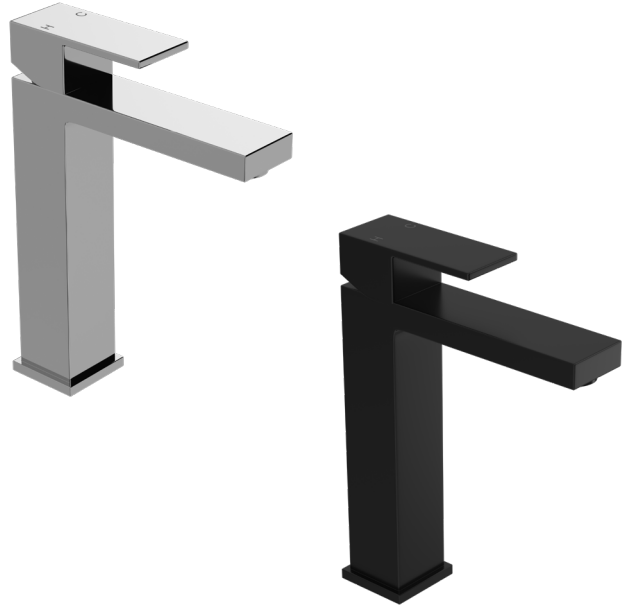

ELBA

Extended Basin Mixer

LEVELBEXBMMPCP | LEVELBEXBMMPBK

CONSTRUCTION: Solid DR Brass
PRESSURE: Mains pressure
SUITABLE FOR ALL PRESURE: No
WORKING PRESSURE (KPA): 150–1000
RECOMMENDED WORKING PRESSURE (KPA): 500
HEIGHT (MM): 263
WIDTH (MM): 180
WATER CONSUMPTION (L/MIN): 6
WELS RATING: 5 star rated
WARRANTY: 10 years on chrome, 2 years on coloured finish & 5 years on cartridge

FEATURES

- Modern design
- Ceramic cartridge technology
- Black is a powder-coated finish

SPARE PARTS

- LEVEM35BKICART / 35mm Cartridge
- LEVELBBASHAN** / Handle
- LEVELBGRUBS / Grub screw
- LEVELBBASFK / Fixing kit
- LEVEMFH450 / Pair flexi hoses

FINISHES AVAILABLE:

Chrome
Code: CP

Black
Code: BK