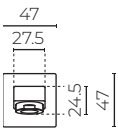

ELBA

Bath Spout

LEVELBBSCP | LEVELBBSBK
LEVELBBSBN | LEVELBBSGM

CONSTRUCTION: Solid DR Brass

PRESSURE: All pressure

SUITABLE FOR ALL PRESSURE: Yes

WORKING PRESSURE (KPA): 150-1000

RECOMMENDED WORKING PRESSURE (KPA): 500

BASE HEIGHT (MM): 47

LENGTH (MM): 191

WARRANTY: 10 years on chrome, 2 years on coloured finish

FEATURES

- Modern design
- 15mm Female Thread connection
- 108° angle spout
- Black is a powder-coated finish
- Chrome, Black (powdercoat), Brushed Nickel (PVD), Gunmetal (PVD)