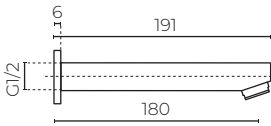

### Bath Spout

LEVELBBSCP | LEVELBBSBK  
LEVELBBSBN | LEVELBBSGM

**CONSTRUCTION:** Solid DR Brass

**PRESSURE:** All pressure

**SUITABLE FOR ALL PRESSURE:** Yes

**WORKING PRESSURE (KPA):** 150-1000

**RECOMMENDED WORKING PRESSURE (KPA):** 500

**BASE HEIGHT (MM):** 47

**LENGTH (MM):** 191

**WARRANTY:** 10 years on chrome, 2 years on coloured finish

### FEATURES

- Modern design
- 15mm Female Thread connection
- 108° angle spout
- Black is a powder-coated finish
- Chrome, Black (powdercoat), Brushed Nickel (PVD), Gunmetal (PVD)