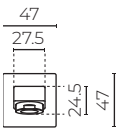

ELBA

Bath Spout

LEVELBBSCP | LEVELBBSBK

CONSTRUCTION: Solid DR Brass

PRESSURE: All pressure

SUITABLE FOR ALL PRESSURE: Yes

WORKING PRESSURE (KPA): 150-1000

RECOMMENDED WORKING PRESSURE (KPA): 500

BASE HEIGHT (MM): 47

LENGTH (MM): 191

WARRANTY: 10 years on chrome, 2 years on coloured finish

FEATURES

- Modern design
- 15mm Female Thread connection
- 108° angle spout
- Black is a powder-coated finish