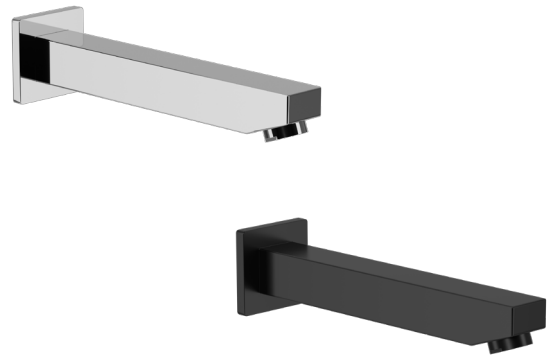

ELBA

Bath Spout

LEVELBBSCP | LEVELBBSBK

CONSTRUCTION: Solid DR Brass

PRESSURE: All pressure

SUITABLE FOR ALL PRESSURE: Yes

WORKING PRESSURE (KPA): 150-1000

RECOMMENDED WORKING PRESSURE (KPA): 500

BASE HEIGHT (MM): 47

LENGTH (MM): 191

WARRANTY: 10 years on chrome, 2 years on coloured finish

FEATURES

- Modern design
- 15mm Female Thread connection
- 108° angle spout
- Black is a powder-coated finish