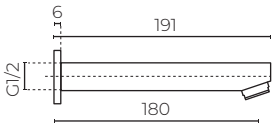

ELBA

Bath Spout

LEVELBBSCP | LEVELBBSBK

CONSTRUCTION: Solid DR Brass

PRESSURE: All pressure

SUITABLE FOR ALL PRESSURE: Yes

WORKING PRESSURE (KPA): 150-1000

RECOMMENDED WORKING PRESSURE (KPA): 500

BASE HEIGHT (MM): 47

LENGTH (MM): 191

WARRANTY: 10 years on chrome, 2 years on coloured finish

FEATURES

- Modern design
- 15mm Female Thread connection
- 108° angle spout
- Black is a powder-coated finish