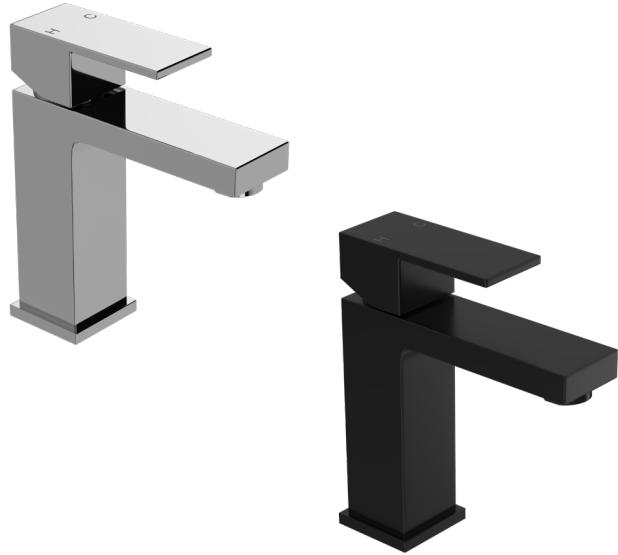

ELBA

Basin Mixer

LEVELBBMMPCP | LEVELBBMMPBK

CONSTRUCTION: Solid DR Brass
PRESSURE: Mains pressure
SUITABLE FOR ALL PRESURE: No
WORKING PRESSURE (KPA): 150-1000
RECOMMENDED WORKING PRESSURE (KPA): 500
HEIGHT (MM): 173
WIDTH (MM): 154
WATER CONSUMPTION (L/MIN): 6
WELS RATING: 5 star rated
WARRANTY: 10 years on chrome, 2 years on coloured finish & 5 years on cartridge

FEATURES

- Modern design
- Ceramic cartridge technology
- Black is a powder-coated finish

SPARE PARTS

- LEVEM35BKICART / 35mm Cartridge
- LEVELBBASHAN** / Handle
- LEVELBGRUBS / Grub screw
- LEVELBBASFK / Fixing kit
- LEVEMFH350 / Pair flexi hoses