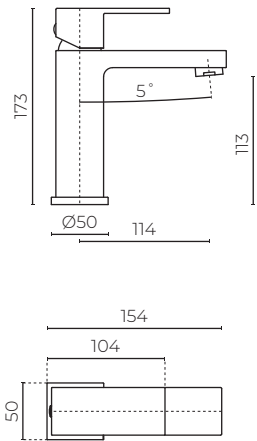

ELBA

Basin Mixer

LEVELBBMMPCP | LEVELBBMMPBK

CONSTRUCTION: Solid DR Brass
PRESSURE: Mains pressure
SUITABLE FOR ALL PRESURE: No
WORKING PRESSURE (KPA): 150-1000
RECOMMENDED WORKING PRESSURE (KPA): 500
HEIGHT (MM): 173
WIDTH (MM): 154
WATER CONSUMPTION (L/MIN): 6
WELS RATING: 5 star rated
WARRANTY: 10 years on chrome, 2 years on coloured finish & 5 years on cartridge

FEATURES

- Modern design
- Ceramic cartridge technology
- Black is a powder-coated finish

SPARE PARTS

- LEVEM35BKICART / 35mm Cartridge
- LEVELBBASHAN** / Handle
- LEVELBGRUBS / Grub screw
- LEVELBBASFK / Fixing kit
- LEVEMFH350 / Pair flexi hoses