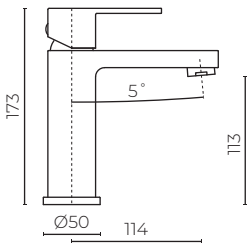

ELBA

Basin Mixer

LEVELBBMMPCP | LEVELBBMMPBK
LEVELBMMPBN | LEVELBBMMPGM

CONSTRUCTION: Solid DR Brass

PRESSURE: Mains pressure

SUITABLE FOR ALL PRESURE: No

WORKING PRESSURE (KPA): 150–1000

RECOMMENDED WORKING PRESSURE (KPA): 500

HEIGHT (MM): 173

WIDTH (MM): 154

WATER CONSUMPTION (L/MIN): 6

WELS RATING: 5 star rated

WARRANTY: 10 years on chrome, 2 years on coloured finish & 5 years on cartridge

FEATURES

- Modern design
- Ceramic cartridge technology
- Chrome, Black (powdercoat), Brushed Nickel (PVD), Gunmetal (PVD)

SPARE PARTS

- LEVEM35BK1CART / 35mm Cartridge
- LEVELBBASHAN** / Handle
- LEVELBGRUBS / Grub screw
- LEVELBBASFK / Fixing kit
- LEVEMFH350 / Pair flexi hoses

FINISHES AVAILABLE:

Black Code: BK Chrome Code: CP Brushed Nickel Code: BN Gunmetal Code: GM