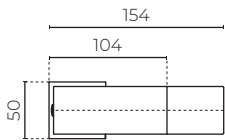

ELBA

Basin Mixer

LEVELBBMMPCP | LEVELBBMMPBK
LEVELBMMPBN | LEVELBBMMPGM

CONSTRUCTION: Solid DR Brass

PRESSURE: Mains pressure

SUITABLE FOR ALL PRESURE: No

WORKING PRESSURE (KPA): 150–1000

RECOMMENDED WORKING PRESSURE (KPA): 500

HEIGHT (MM): 173

WIDTH (MM): 154

WATER CONSUMPTION (L/MIN): 6

WELS RATING: 5 star rated

WARRANTY: 10 years on chrome, 2 years on coloured finish & 5 years on cartridge

FEATURES

- Modern design
- Ceramic cartridge technology
- Chrome, Black (powdercoat), Brushed Nickel (PVD), Gunmetal (PVD)

SPARE PARTS

- LEVEM35BK1CART / 35mm Cartridge
- LEVELBBASHAN** / Handle
- LEVELBGRUBS / Grub screw
- LEVELBBASFK / Fixing kit
- LEVEMFH350 / Pair flexi hoses

FINISHES AVAILABLE:

Black Code: BK Chrome Code: CP Brushed Nickel Code: BN Gunmetal Code: GM