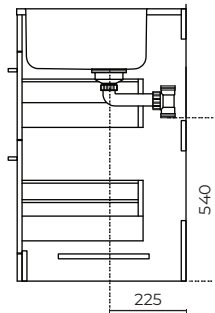

ELITE TUB

560mm

LEVDL560-DR-WW | LEVDL560-DR-EL

CABINET MATERIAL: 100% waterproof wood plastic composite

INSTALLATION: Floor-standing

WIDTH (MM): 560

DEPTH (MM): 560

HEIGHT (MM): 900

WARRANTY: 5 years

OVERFLOW: Yes

TAPHOLE: Yes

DRAWER: 2

SHELVES: 0

REVERSIBLE: No

FEATURES

- Stainless steel tub with large capacity
- Soft close drawers
- 3 way valve and other pipe fittings included
- Tapware not included