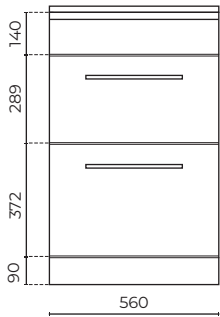

ELITE TUB

560mm

LEVDL560-DR-WW | LEVDL560-DR-EL

CABINET MATERIAL: 100% waterproof wood plastic composite

INSTALLATION: Floor-standing

WIDTH (MM): 560

DEPTH (MM): 560

HEIGHT (MM): 900

WARRANTY: 5 years

OVERFLOW: Yes

TAPHOLE: Yes

DRAWER: 2

SHELVES: 0

REVERSIBLE: No

FEATURES

- Stainless steel tub with large capacity
- Soft close drawers
- 3 way valve and other pipe fittings included
- Tapware not included