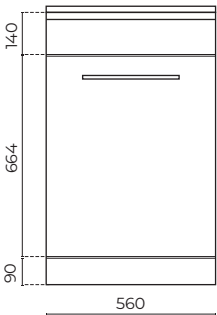

ELITE TUB

560mm

LEVDL560-DO-WW

CABINET MATERIAL: 100% waterproof wood plastic composite

INSTALLATION: Floor-standing

WIDTH (MM): 560

DEPTH (MM): 560

HEIGHT (MM): 900