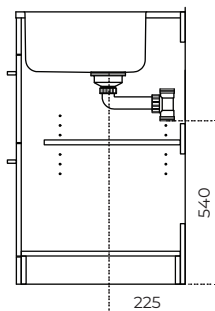

ELITE TUB

560mm

LEVDL560-DO-WW

CABINET MATERIAL: 100% waterproof wood plastic composite

INSTALLATION: Floor-standing

WIDTH (MM): 560

DEPTH (MM): 560

HEIGHT (MM): 900

WARRANTY: 5 years

OVERFLOW: Yes

TAPHOLE: Yes

DRAWER: 0

SHELVES: 1

REVERSIBLE: Yes

FEATURES

- Stainless steel tub with large capacity
- Soft close door
- 3 way valve and other pipe fittings included
- Includes free child latch (installation required)
- Tapware not included