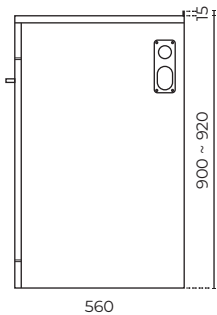

ELITE TUB

560mm

LEVDL560-DO-WW

CABINET MATERIAL: 100% waterproof wood plastic composite

INSTALLATION: Floor-standing

WIDTH (MM): 560

DEPTH (MM): 560

HEIGHT (MM): 900

WARRANTY: 5 years

OVERFLOW: Yes

TAPHOLE: Yes

DRAWER: 0

SHELVES: 1

REVERSIBLE: Yes

FEATURES

- Stainless steel tub with large capacity
- Soft close door
- 3 way valve and other pipe fittings included
- Includes free child latch (installation required)
- Tapware not included