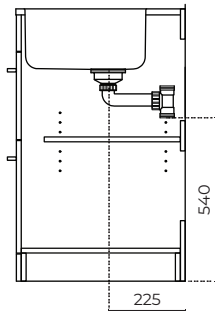

## ELITE TUB

560mm

LEVDL560-DO-WW | LEVDL560-DO-EL

**CABINET MATERIAL:** 100% waterproof wood plastic composite

**INSTALLATION:** Floor-standing

**WIDTH (MM):** 560

**DEPTH (MM):** 560

**HEIGHT (MM):** 900

### FEATURES

- Stainless steel tub with large capacity
- Soft close door
- 3 way valve and other pipe fittings included
- Includes free child latch (installation required)
- Tapware not included