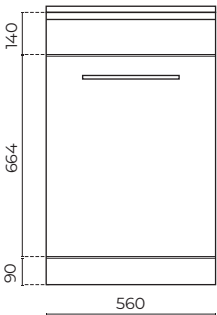

## ELITE TUB

560mm

LEVDL560-DO-WW | LEVDL560-DO-EL

**CABINET MATERIAL:** 100% waterproof wood plastic composite

**INSTALLATION:** Floor-standing

**WIDTH (MM):** 560

**DEPTH (MM):** 560

**HEIGHT (MM):** 900