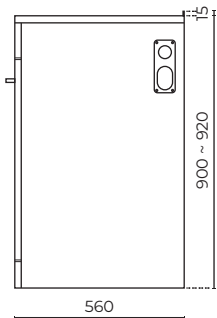

## ELITE TUB

560mm

LEVDL560-DO-WW | LEVDL560-DO-EL

**CABINET MATERIAL:** 100% waterproof wood plastic composite

**INSTALLATION:** Floor-standing

**WIDTH (MM):** 560

**DEPTH (MM):** 560

**HEIGHT (MM):** 900