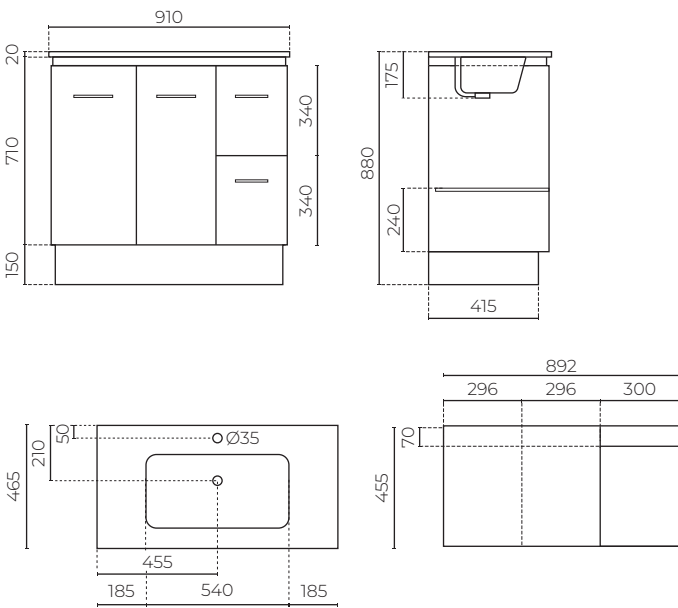

## DEVON FLOOR-STANDING VANITY

900mm

LEVDE90VWH

**CABINET MATERIAL:** E1 moisture resistant board

**TOP MATERIAL:** 20mm vitreous china

**INSTALLATION:** Floor-standing

**WIDTH (MM):** 910

**DEPTH (MM):** 465

**HEIGHT (MM):** 880

**WARRANTY:** 10 years on top, 7 years on cabinet

**OVERFLOW:** Yes

**WASTE SIZE (MM):** 35

**WASTE INCLUDED:** No

**TAPHOLE:** 1

### FEATURES

- Etna 20mm slimline vitreous china top
- Soft close door/doors (depending on model)
- Standard close drawers
- 2x full-depth drawers, 2x doors
- Chrome bar handles
- Leg or plinth options