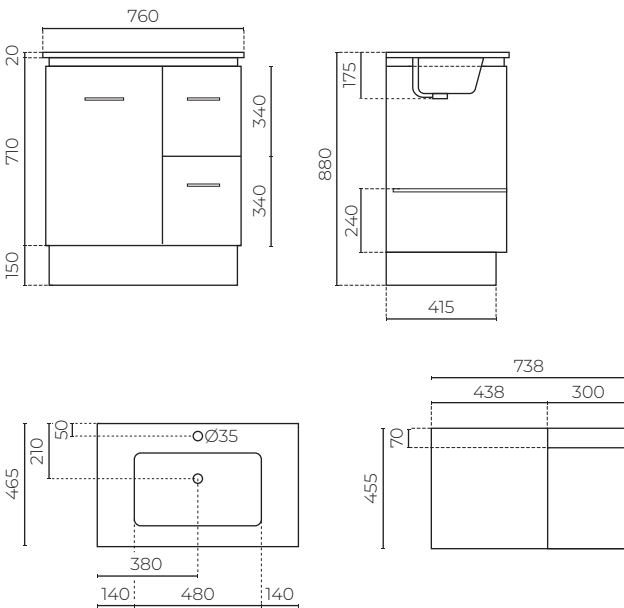

DEVON FLOOR-STANDING VANITY

750mm

LEVDE75VWH

CABINET MATERIAL: E1 moisture resistant board

TOP MATERIAL: 20mm vitreous china

INSTALLATION: Floor-standing

WIDTH (MM): 760

DEPTH (MM): 465

HEIGHT (MM): 880

WARRANTY: 10 years on top, 7 years on cabinet

OVERFLOW: Yes

WASTE SIZE (MM): 35

WASTE INCLUDED: No

TAPHOLE: 1

FEATURES

- Etna 20mm slimline vitreous china top
- Soft close drawers/door
- 2x full-depth drawers, 1x door
- Chrome bar handles
- Leg or plinth options

SPARE PARTS

- LEVETNA75 / Top
- LEVDEKICK75WH / Cabinet
- LEVOFRINGETBK / Overflow ring (Black)
- LEV160HDL** / Handle (Black or Stainless)

FINISHES AVAILABLE:

White
Code: WH