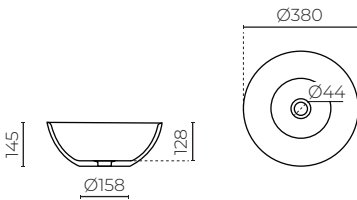

CYPRUS

Solid Surface Basin

LEVICYPRNDWH | LEVICYPRNDCBLK | LEVICYPRNDSBLU
LEVICYPRNDSPNK | LEVICYPRNDSGE

MATERIAL: Solid surface

INSTALLATION: Counter top

WIDTH (MM): 380

DEPTH (MM): 380

HEIGHT (MM): 145