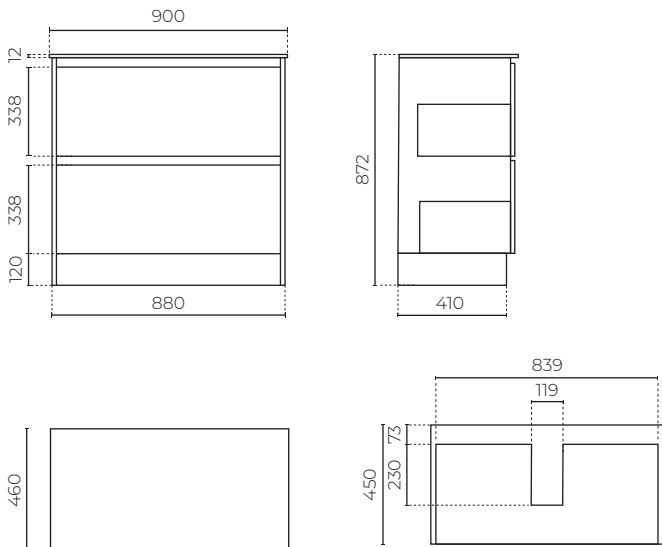

CIBOLO PRIMA FLOOR-STANDING VANITY

900mm

LEVCI BPRI90VWH

CABINET MATERIAL: E1 moisture resistant board
TOP MATERIAL: 12mm solid surface slab
INSTALLATION: Floor-standing
WIDTH (MM): 900
DEPTH (MM): 460
HEIGHT (MM): 872
WARRANTY: 10 years on top, 7 years on cabinet
OVERFLOW: No
WASTE SIZE (MM): 0
WASTE INCLUDED: No
TAPHOLE: 0 — Drilled by installer

FEATURES

- Prima 12mm solid surface slab top
- Soft close finger pull drawers
- Full extension luxury runners on drawers
- 2x full-depth drawers with waste cut-out

SPARE PARTS

- LEVPSS90012 / Top
- LEVCIB90CABWH / Cabinet