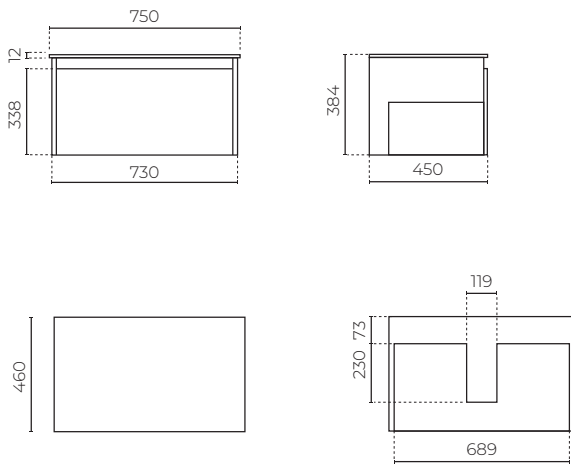

CIBOLO PRIMA WALL-HUNG VANITY

750mm 1 Drawer

LEVCIBPRI75SDWW | LEVCIBPRI75SDWC
LEVCIBPRI75SDWDW | LEVCIBPRI75SDWE

CABINET MATERIAL: E1 Moisture resistant board
TOP MATERIAL: Prima 12mm solid surface slab top
INSTALLATION: Wall-hung
WIDTH (MM): 750
DEPTH (MM): 460
HEIGHT (MM): 384
WARRANTY: 10 years on top & 7 years on cabinet
OVERFLOW: No
WASTE SIZE (MM): -
WASTE INCLUDED: No
TAPHOLE: 0

FEATURES

- Full extension heavy duty runners
- Soft close drawer
- Recessed drawer opening with aluminium trim
- Silica-free, stain-resistant, non-porous and heat-resistant material

SPARE PARTS

- LEVPSS75012 (top)
- LEVCIB75WHSDDW (Cabinet)
- LEVCIB75WHSDDC (Cabinet)
- LEVCIB75WHSDDW (Cabinet)
- LEVCIB75WHSDEL (Cabinet)
- LEVREGLUXRUN (Runners)