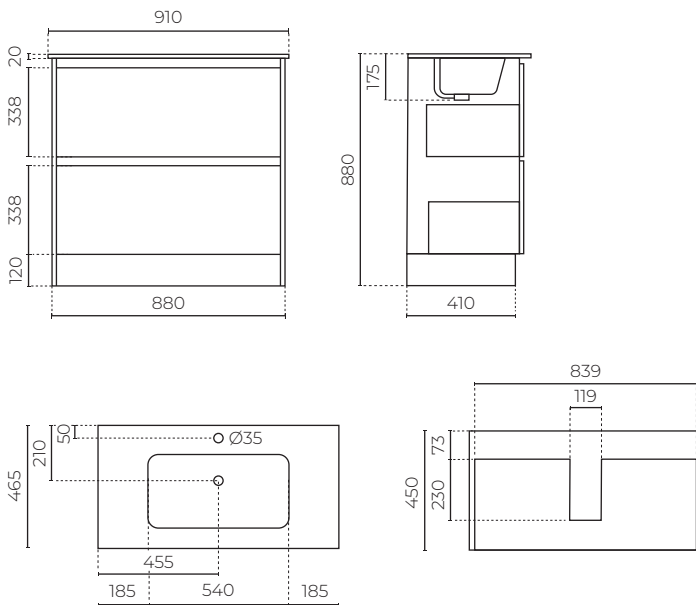

## CIBOLO FLOOR-STANDING VANITY

900mm

LEVCIB90VCWH

**CABINET MATERIAL:** E1 moisture resistant board

**TOP MATERIAL:** 20mm vitreous china

**INSTALLATION:** Floor-standing

**WIDTH (MM):** 910

**DEPTH (MM):** 465

**HEIGHT (MM):** 880

**WARRANTY:** 10 years on top, 7 years on cabinet

**OVERFLOW:** Yes

**WASTE SIZE (MM):** 35

**WASTE INCLUDED:** No

**TAPHOLE:** 1

### FEATURES

- Etna 20mm vitreous china top
- Soft close finger pull drawers
- Full extension luxury runners on drawers
- 2x full-depth drawers with waste cut-out