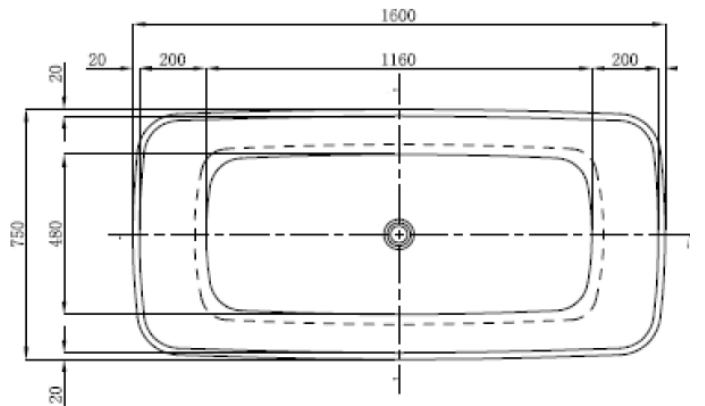

LE·VIVI

TECHNICAL DATA SHEET

CIBOLO

Freestanding Bath

LEVCIB16X75

Features:

- Twin skin construction
- 20mm top edge construction
- Rectangular style with rounded ends
- Fibreglass and board reinforced base
- 4 independent leveling feet
- Centre waste

Specifications:

- Lucite sanitary grade acrylic
- 280 litre capacity
- Internal depth 450mm

Colour:

- White

Size:

- 1600 x 750 x 580 x 450mm

Warranty:

- 10 years

ACCESSORIES, WASTES AND TAPWARE NOT INCLUDED UNLESS STATED. PLEASE NOTE MEASUREMENTS ARE NOMINAL ONLY.
PLEASE MEASURE PRODUCT ON SITE. ACTUAL COLOURS MAY VARY