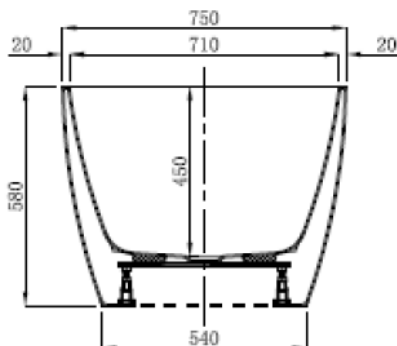

LE·VIVI

TECHNICAL DATA SHEET

CIBOLO

Freestanding Bath

LEVCIB16X75

Features:

- Twin skin construction
- 20mm top edge construction
- Rectangular style with rounded ends
- Fibreglass and board reinforced base
- 4 independent leveling feet
- Centre waste

Specifications:

- Lucite sanitary grade acrylic
- 280 litre capacity
- Internal depth 450mm

Colour:

- White

Size:

- 1600 x 750 x 580 x 450mm

Warranty:

- 10 years

ACCESSORIES, WASTES AND TAPWARE NOT INCLUDED UNLESS STATED. PLEASE NOTE MEASUREMENTS ARE NOMINAL ONLY.
PLEASE MEASURE PRODUCT ON SITE. ACTUAL COLOURS MAY VARY