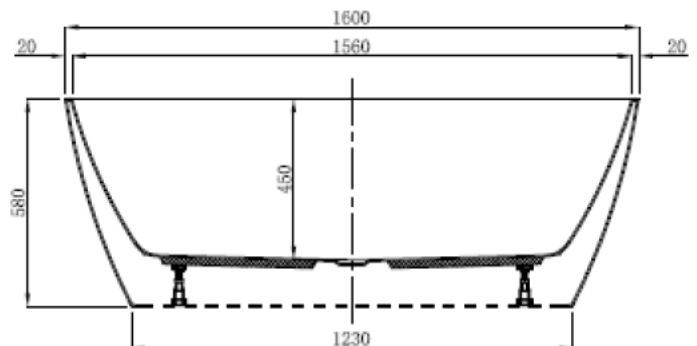

LE·VIVI

TECHNICAL DATA SHEET

CIBOLO

Freestanding Bath

LEVCIB16X75

Features:

- Twin skin construction
- 20mm top edge construction
- Rectangular style with rounded ends
- Fibreglass and board reinforced base
- 4 independent leveling feet
- Centre waste

Specifications:

- Lucite sanitary grade acrylic
- 280 litre capacity
- Internal depth 450mm

Colour:

- White

Size:

- 1600 x 750 x 580 x 450mm

Warranty:

- 10 years

ACCESSORIES, WASTES AND TAPWARE NOT INCLUDED UNLESS STATED. PLEASE NOTE MEASUREMENTS ARE NOMINAL ONLY.
PLEASE MEASURE PRODUCT ON SITE. ACTUAL COLOURS MAY VARY