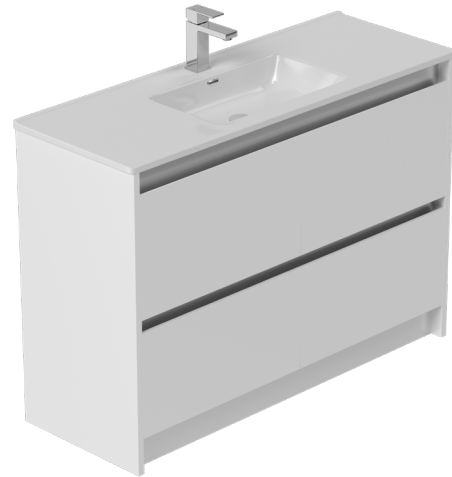

## CIBOLO FLOOR-STANDING VANITY

1200mm

LEVCIB12VCWH

**CABINET MATERIAL:** E1 moisture resistant board  
**TOP MATERIAL:** 20mm vitreous china  
**INSTALLATION:** Floor-standing  
**WIDTH (MM):** 1210  
**DEPTH (MM):** 465  
**HEIGHT (MM):** 880  
**WARRANTY:** 10 years on top, 7 years on cabinet  
**OVERFLOW:** Yes  
**WASTE SIZE (MM):** 35  
**WASTE INCLUDED:** No  
**TAPHOLE:** 1

### FEATURES

- Etna 20mm vitreous china top
- Soft close finger pull drawers
- Full extension luxury runners on drawers
- 2x full-depth drawers with waste cut-out

### SPARE PARTS

- LEVOFRINGETBK / Overflow
- LEVETNA12 / Top
- LEVCIB12CABWH / Cabinet