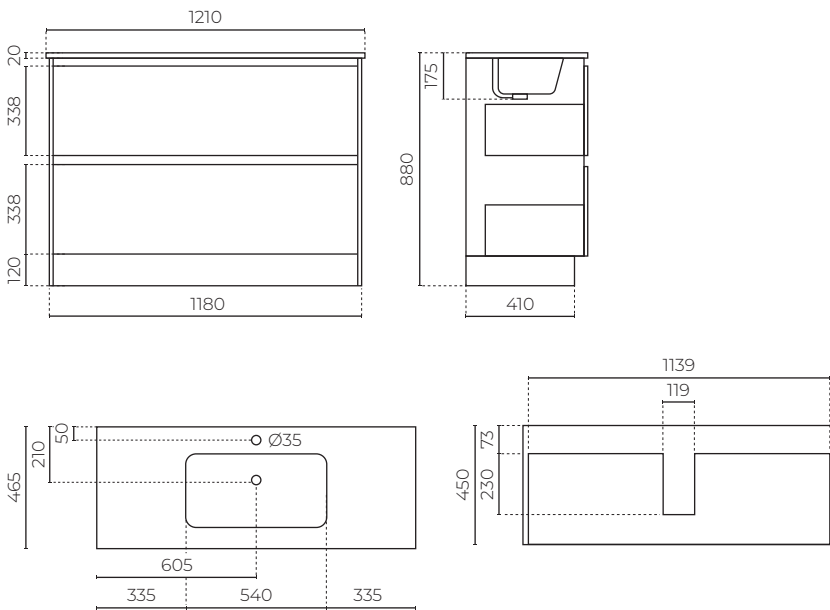

## CIBOLO FLOOR-STANDING VANITY

1200mm

LEVCIB12VCWH

**CABINET MATERIAL:** E1 moisture resistant board  
**TOP MATERIAL:** 20mm vitreous china  
**INSTALLATION:** Floor-standing  
**WIDTH (MM):** 1210  
**DEPTH (MM):** 465  
**HEIGHT (MM):** 880  
**WARRANTY:** 10 years on top, 7 years on cabinet  
**OVERFLOW:** Yes  
**WASTE SIZE (MM):** 35  
**WASTE INCLUDED:** No  
**TAPHOLE:** 1

### FEATURES

- Etna 20mm vitreous china top
- Soft close finger pull drawers
- Full extension luxury runners on drawers
- 2x full-depth drawers with waste cut-out