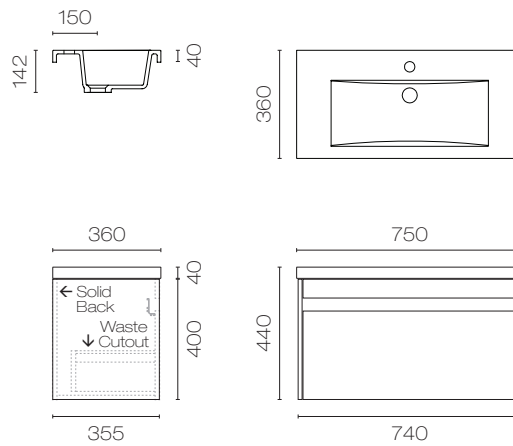

CAPRI

Slim Wall Hung Vanity 1 Drawer

600mm–750mm

LEVCAPS60 | LEVCAPS75

Features:

- Wall-Hung
- Available in 3 solid melamine finishes and 3 woodgrain melamine finishes, including blends
- Finger pull drawers with aluminium negative detail in 3 colours
- Long lasting, polished polymarble top
- 1 Drawer

Available in:

- 600mm, 750mm

Warranty:

- 5 year

Colour:

- Various colour options available:

Colour Options

Accessories, wastes and tapware not included unless stated. Please note measurements are nominal only, please measure product on site. Actual colours may vary

Line Drawings

LEVCAPS60

LEVCAPS75