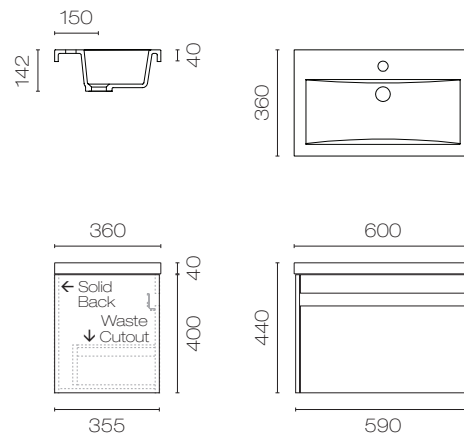

CAPRI

Slim Wall Hung Vanity 1 Drawer

600mm–750mm

LEVCAPS60 | LEVCAPS75

Features:

- Wall-Hung
- Available in 3 solid melamine finishes and 3 woodgrain melamine finishes, including blends
- Finger pull drawers with aluminium negative detail in 3 colours
- Long lasting, polished polymarble top
- 1 Drawer

Available in:

- 600mm, 750mm

Warranty:

- 5 year

Colour:

- Various colour options available:

Colour Options

Accessories, wastes and tapware not included unless stated. Please note measurements are nominal only, please measure product on site. Actual colours may vary

Line Drawings

LEVCAPS60

LEVCAPS75